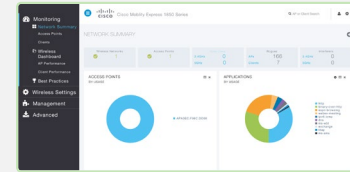

Fast IT: Setup in Minutes

Connect using any wireless device

1

Configure multiple APs simultaneously with setup wizard

2

Use best-practice templates with advanced features out-of-the-box

3

- Radio Resource Management
- Guest Access
- Application Visibility
- CleanAir
- Band Select
- Client Profiling