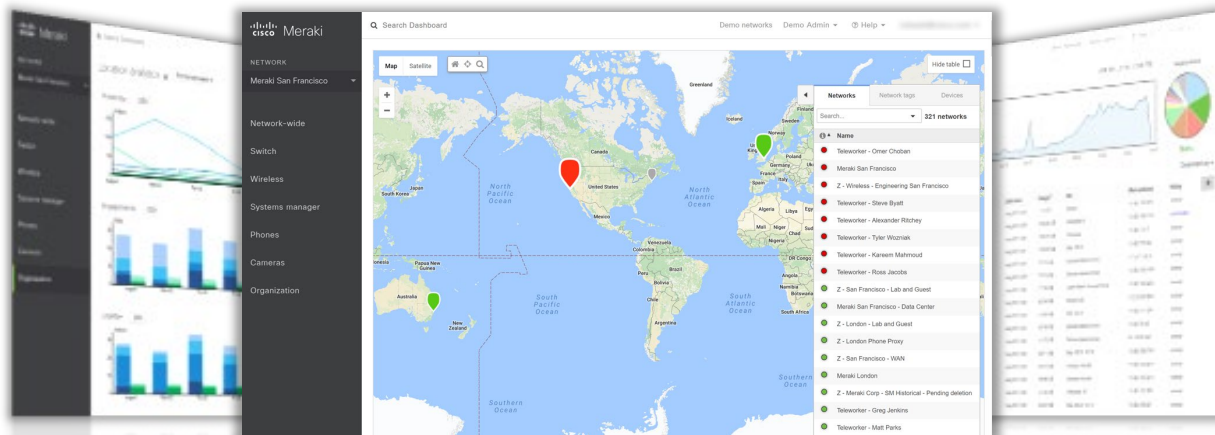

Cisco Meraki Full Stack

Bringing the cloud to enterprise networks