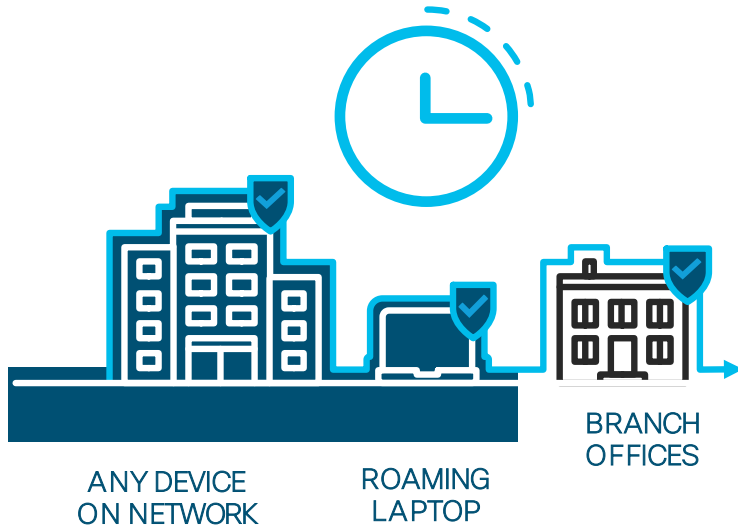

Demo – Mobility Express UI Demo

Cisco Meraki Full Stack

Bringing the cloud to enterprise networks

MR Wireless

MX Security Appliances

MS Switches

SM EMM

MC Communications

MV Vision

Demo – Meraki Dashboard

Deployment in minutes: Cisco Umbrella Security

On-network coverage

With one setting change

Integrated with Cisco ISR 1K and 4K series and Cisco WLAN controllers

Off-network coverage