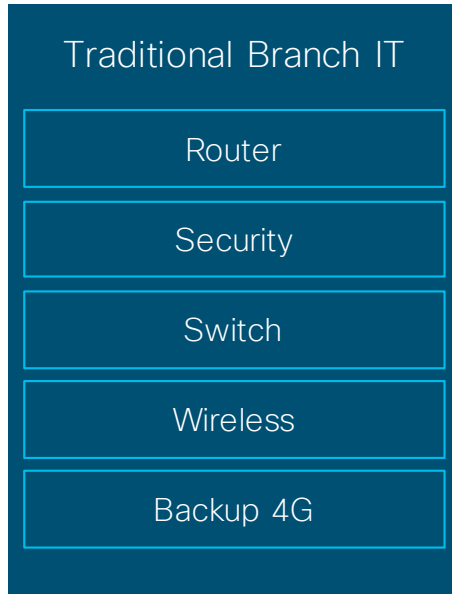

One Intelligent Network Manages It
All from the Cloud

Cisco Meraki
Core Infrastructure

Wireless

SD-WAN

The 1100 ISR: Your Office in a Box.

Routing, switching, and wireless

Integrated security

Speed and performance