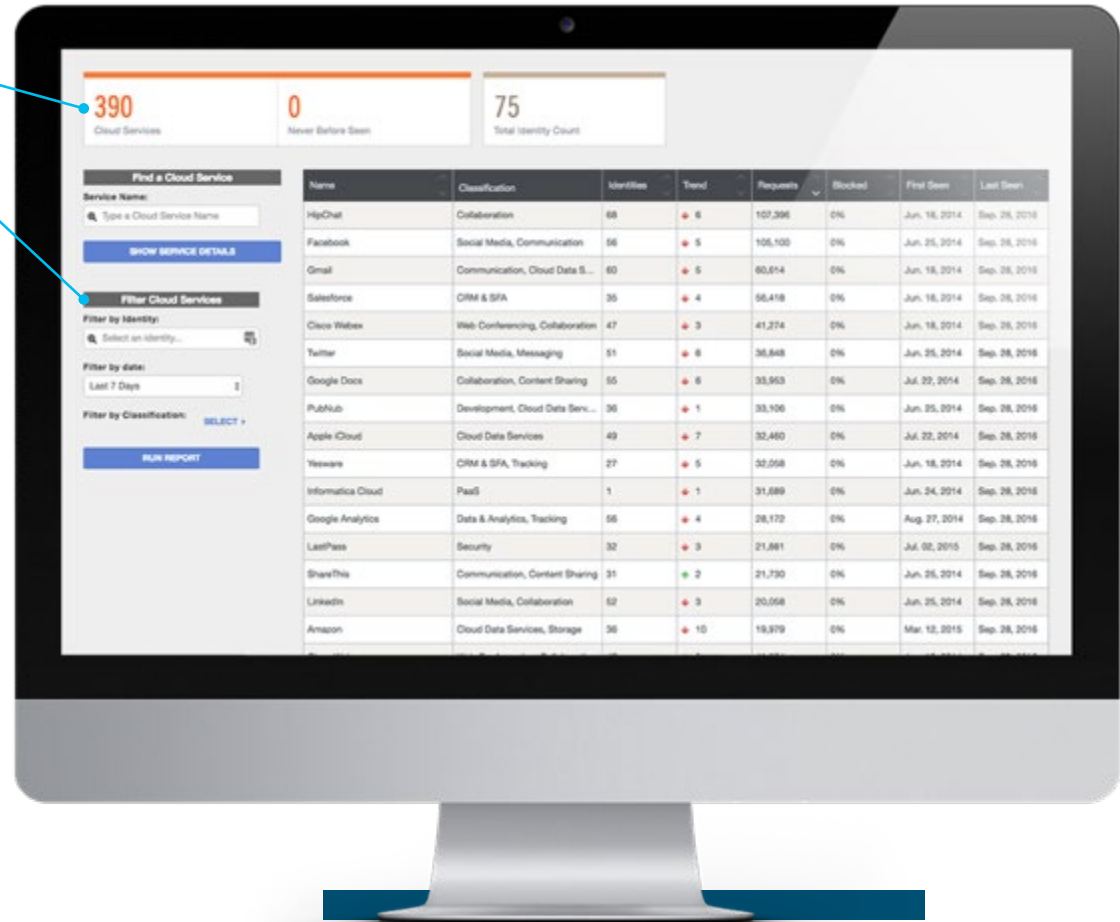

Encryption keys

Updated instructions

Stop data exfiltration and ransomware encryption

Total and newly seen
cloud services

Cloud apps by classification
and traffic volume

CLOUD SERVICES REPORT

Effectively combat
shadow IT

Enterprise-wide deployment in minutes

On-network coverage

With one setting change

Integrated with Cisco ISR 1K and 4K series and Cisco WLAN controllers

Off-network coverage

With AnyConnect VPN client integration