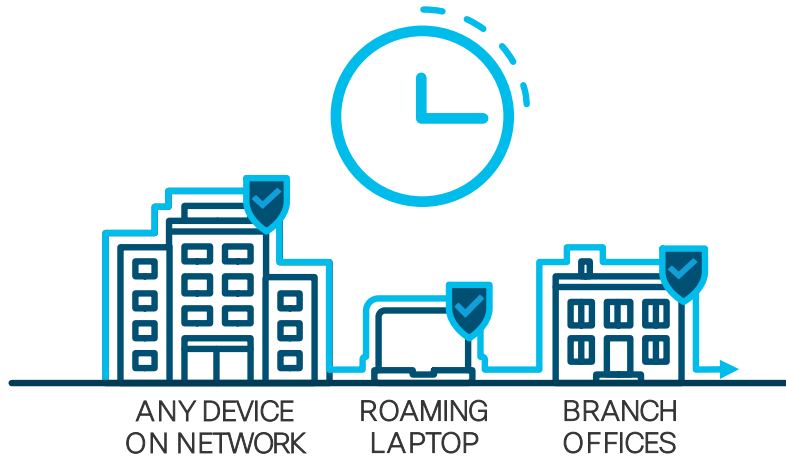

Encryption keys

Updated instructions

Stop data exfiltration and ransomware encryption

Total and newly seen
cloud services

Cloud apps by classification
and traffic volume

CLOUD SERVICES REPORT

Effectively combat
shadow IT

Enterprise-wide deployment in minutes

On-network coverage

With one setting change

Integrated with Cisco ISR 1K and 4K series and Cisco WLAN controllers

Off-network coverage

With AnyConnect VPN client integration