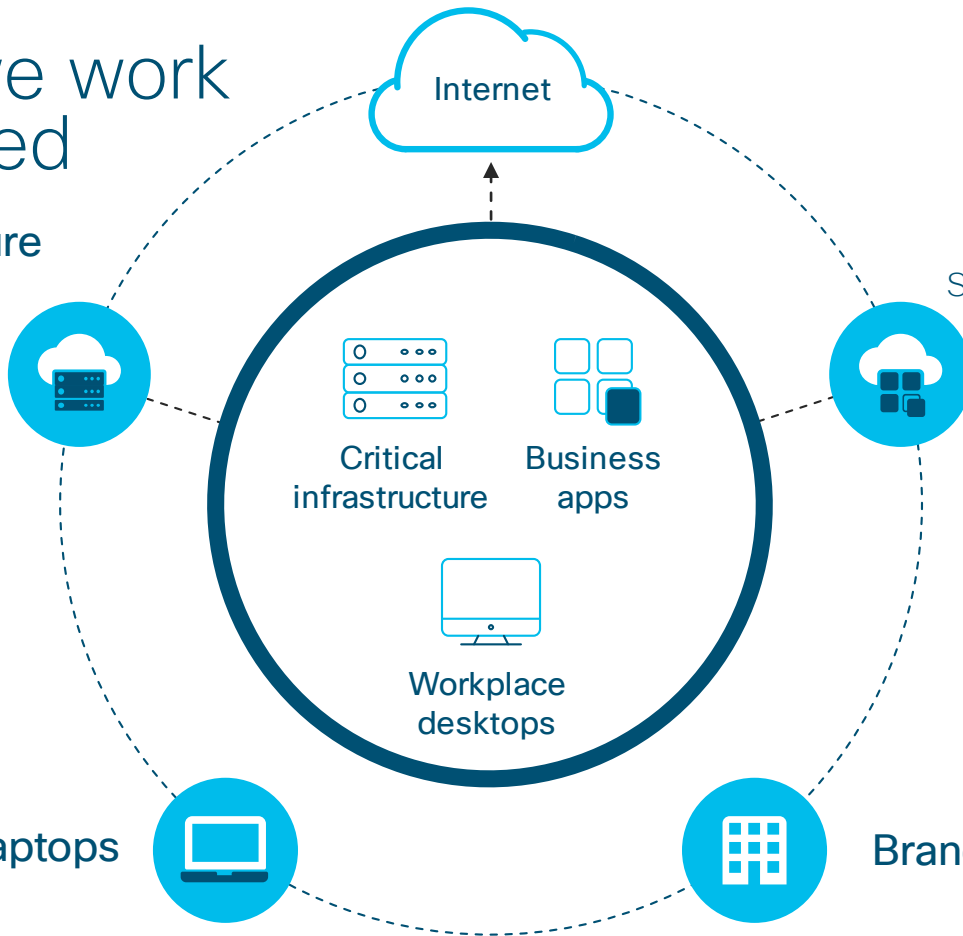

100% Compliant: Never fall short

Solution Overview:

Cisco Umbrella

How IT was built

The way we work has changed

Critical infrastructure

Amazon, Rackspace,
Windows Azure, etc.

Critical
infrastructure

Business
apps

Workplace
desktops

Business apps

Salesforce, Office 365,
G Suite, etc.

Roaming laptops

Branch office

Internet

Your security challenges

Malware and
ransomware

Gaps in visibility
and coverage

Cloud apps
and shadow IT

Difficult to
manage security

Where does Umbrella fit?

It all starts with DNS

Precedes file execution
and IP connection

Used by all devices