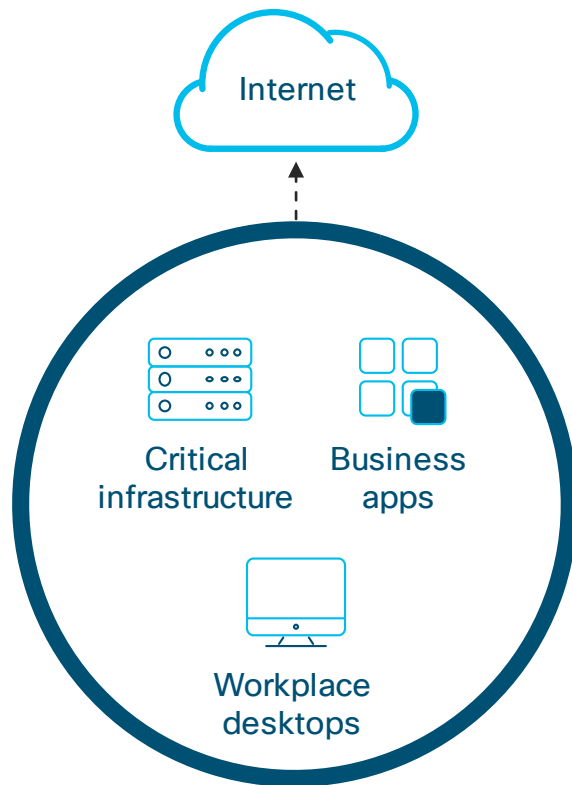

Today's
Webinar Theme:

Secure My Business

with Secure Branch

Reduce Risk: Always-on, industry-leading security

Fight Threats: Real-time protection from cyber attacks, data breaches

Safekeep Data: Data center redundancy as easy as 3-2-1

100% Compliant: Never fall short

Solution Overview:

Cisco Umbrella

How IT was built

The way we work has changed

Critical infrastructure

Amazon, Rackspace,
Windows Azure, etc.

Critical
infrastructure