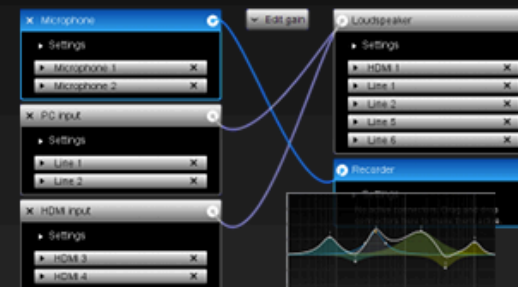

- **Acessórios:**

CTS-CTRL-DVC8=: Cisco Touch 8" *em spare*

Composição de Vídeo!

TC Console – Veja CCD#

The Cisco TC Console application lets you customize different parts of Cisco TelePresence System Codec C90, Codec C60 and Codec C40. It will allow you to create profiles which can be applied to the codec at a later time, or you can configure the system in real-time.

Video Compositor

The Video Compositor allows you to modify the default video compositing behavior of the codec without the need for any programming. You can add new layouts, change the automatically selected layouts and control what will be shown to the user depending on the state of the codec.

Audio Console

The Audio Console helps you configure the audio system of the codec. It will allow you to change the default mixing, routing, equalization and set various input- and output-connector properties.