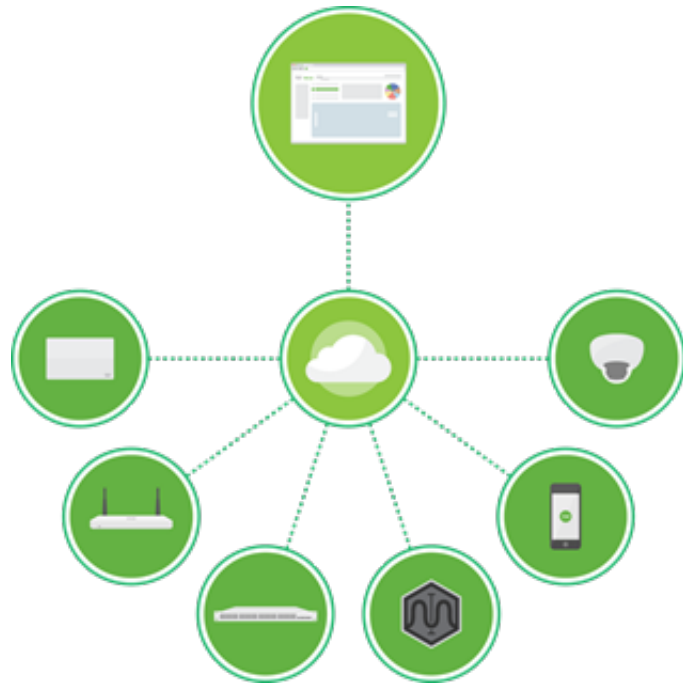

Simplifying IT with cloud management

Cisco Meraki

A complete cloud-managed IT solution

Wireless, switching, security, SD-WAN, application performance management, unified endpoint management (UEM), and security cameras

Integrated hardware, software, and cloud services

Leader in cloud-managed IT

Among Cisco's fastest growing portfolios

250k+

Unique customers

3.5M+

Meraki devices
online

5.5M+

Active Meraki
dashboard users