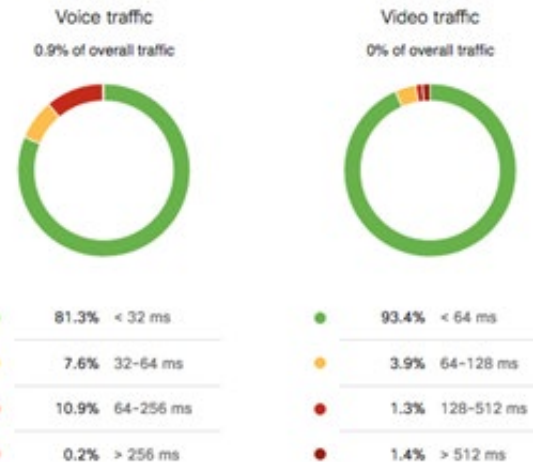

AP → client latency by traffic type

Traffic types below are detected from DSCP tags.