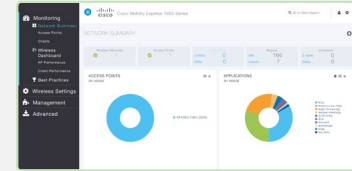

Use best-practice templates with advanced features out-of-the-box

3