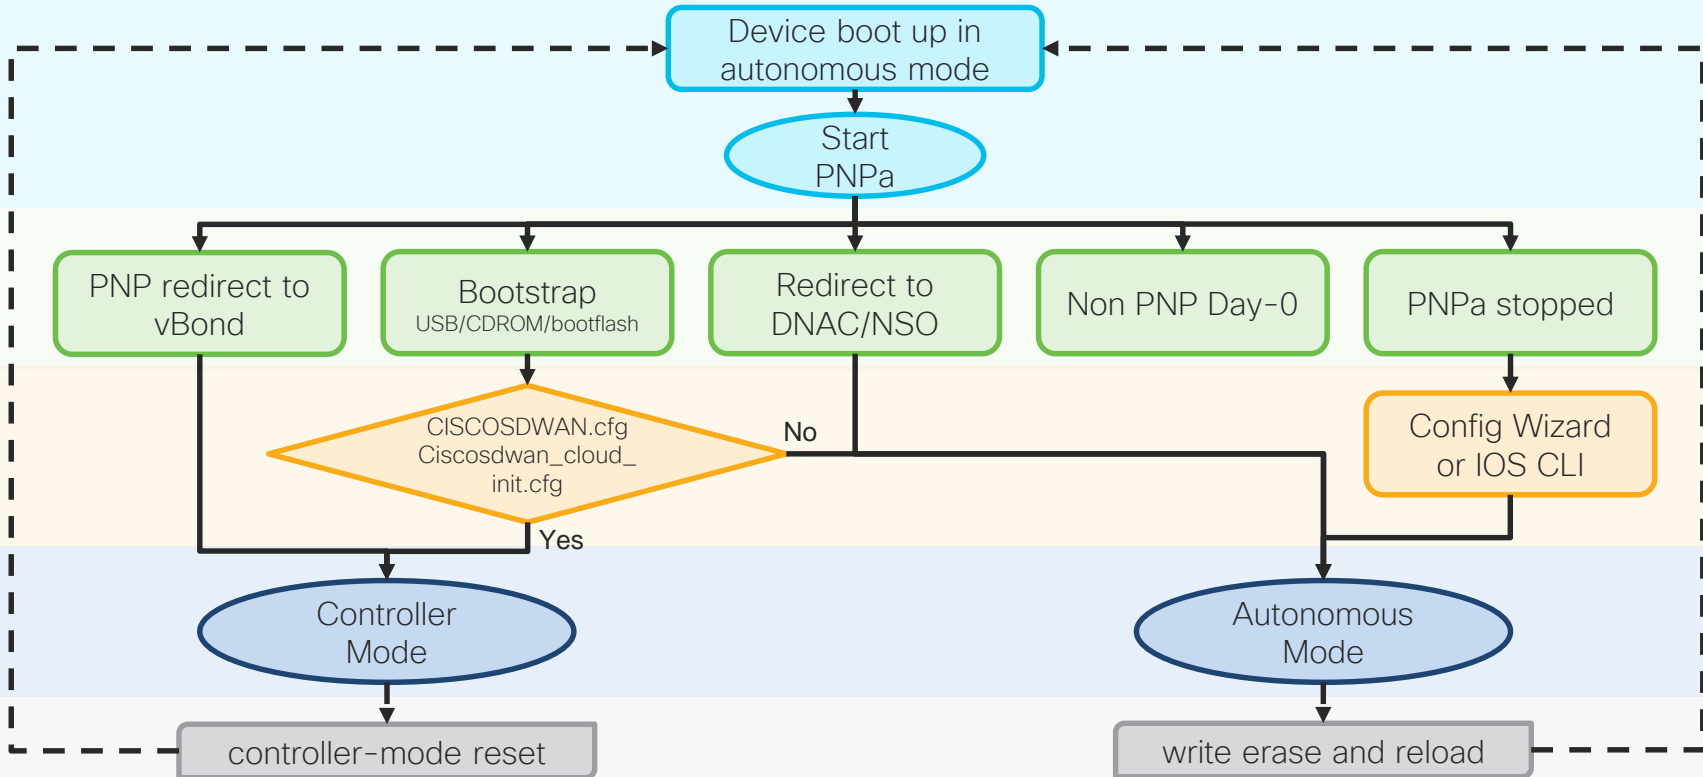

Single Image: Boot Up Sequence