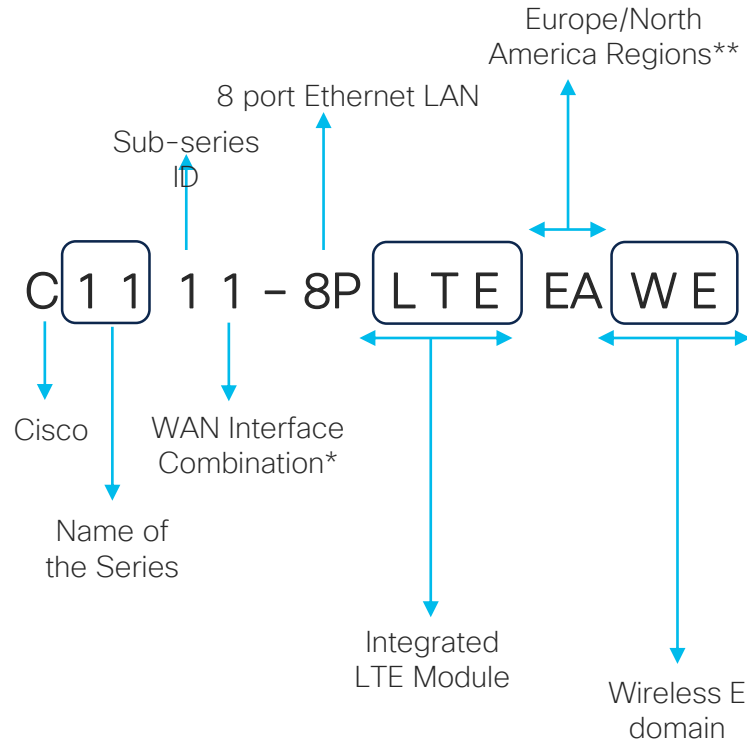

How to read a router PID - C1111-8PLTEEAWE

Series Variants	
C1101	1 x GE WAN
C1109	1 x GE WAN M2M router
C1111X	C1111 with 8GB DRAM/FLASH

Series LTE	
LTEEA/LA	Integrated LTE
P-LTE-EA/LA	Pluggable LTE
LTEP	LTE Pluggable

DSL PIDs	
C1116	DSL Annex B/J
C1117	DSL Annex A/M
C1118	G.SHDSL
C1112	G.FAST Annex B/J
C1113	G.FAST Annex A/M

*See backup slides for detailed explanation

** EA : Europe/North America

** LA : Latin America/ APAC