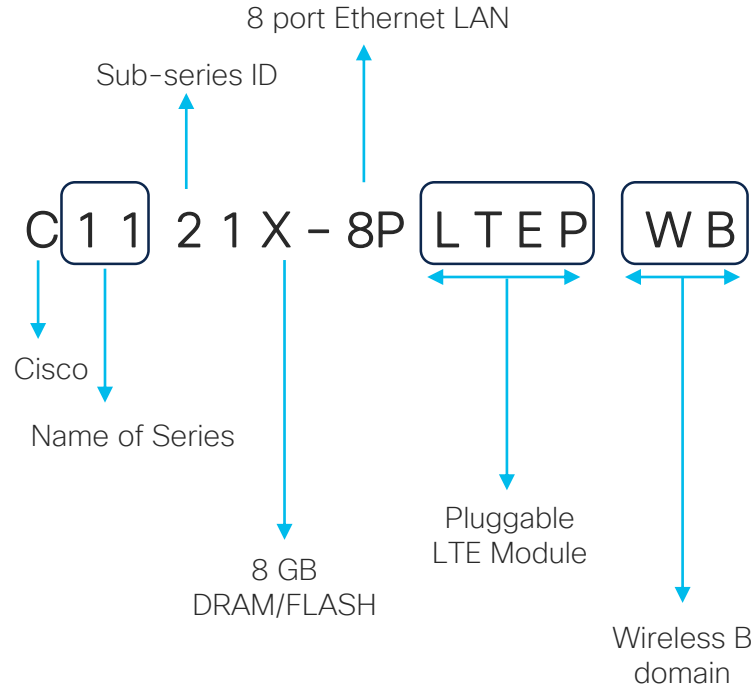

How to read a router PID - C1121X-8PLTEPWB

Supported Wireless Domains for C1121 *	
E	Europe
B	North America
Z	Australia/Brazil New Zealand
Q	Japan

Supported Wireless Domains for C1121X *	
E	Europe
B	North America
Z	Australia/Brazil New Zealand
A	Canada

DSL PIDs	
C1126	DSL Annex B&J
C1127	DSL Annex A&M
C1128	G.SHDSL

Series Variants	
C112x	CPU 1.2 GHz
C1161	CPU 1.6 GHz

*For full list of country support for wireless domains, check backup slides