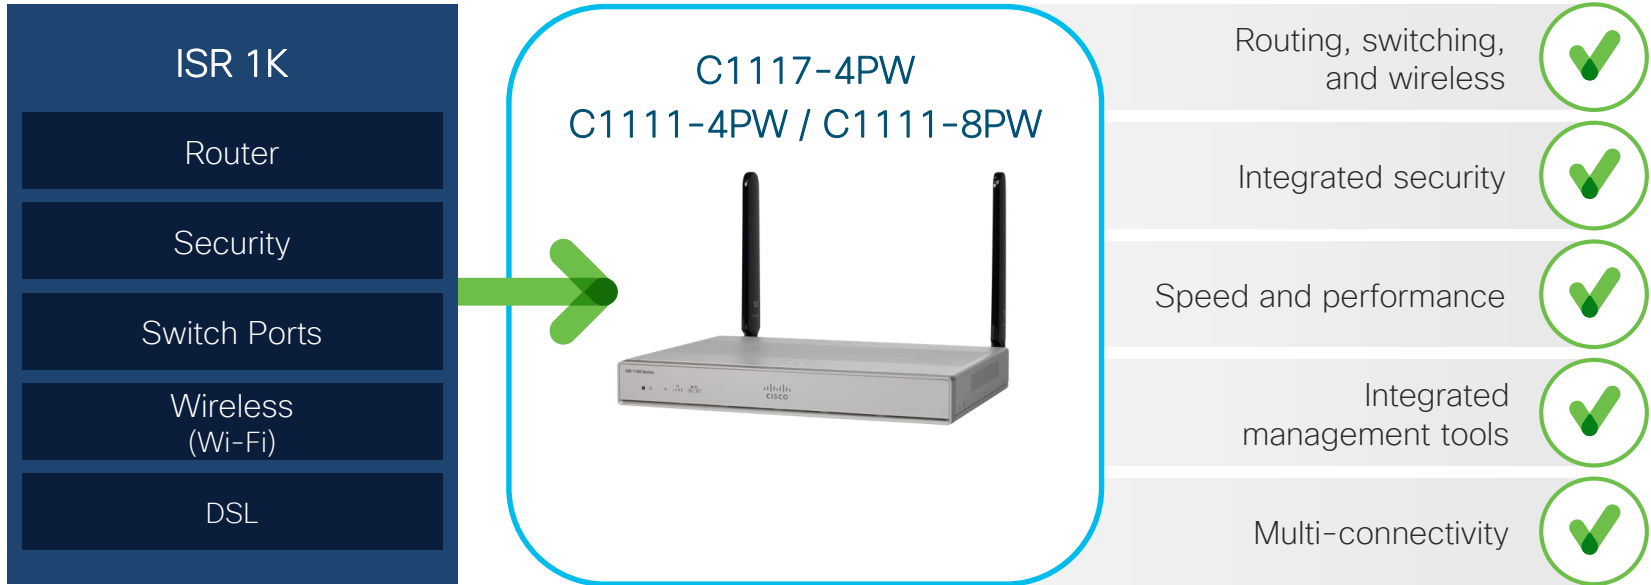

# Bootstrapping using USB/bootflash - Demo

# Bootstrapping using USB/Bootflash - Summary

USB

- Copy Provisioning Config file 'ciscotr.cfg' to USB device

Router

- Power ON the device with USB, LTE SIM inserted
- Router boots in Autonomous Mode, configs pushed from USB/bootflash

# Secure Connectivity to Remote Teleworkers