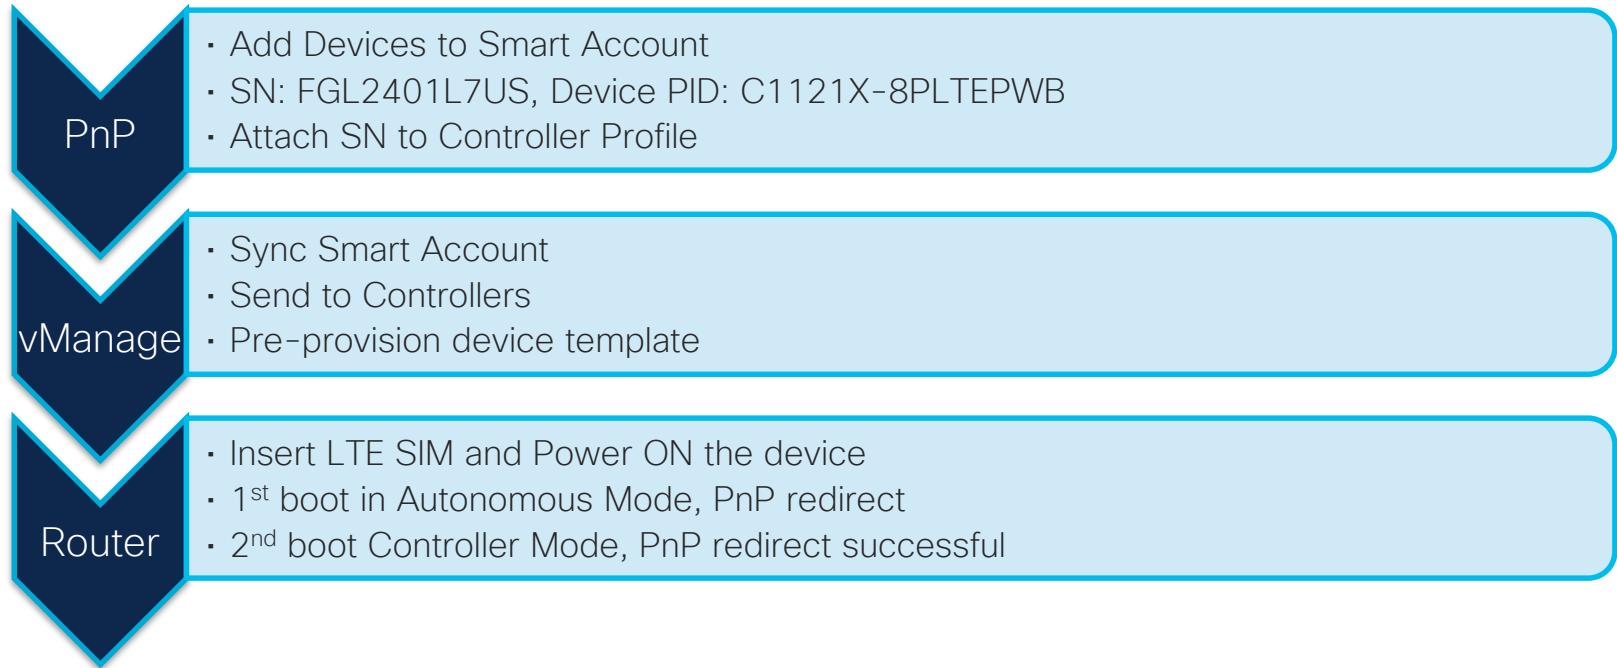

# PnP over LTE: SD-WAN - Demo

# PnP over LTE: SD-WAN - Summary

# LTE Connectivity to On-Demand Locations

ISR 1K
Router
Security
Switch Ports
Wireless (Wi-Fi)
Cellular (1.2 Gbps LTE Advanced Pro)

Routing, switching, LTE and wireless

Integrated security

Speed and performance