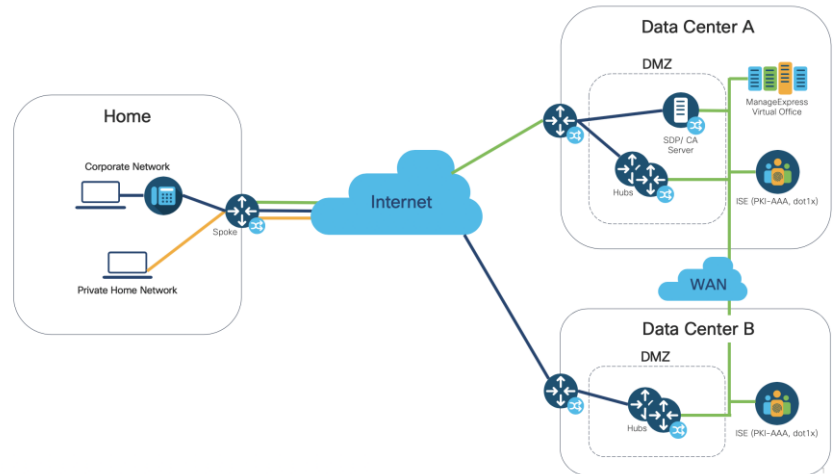

Connectivity Options with ISR1K

- Remote-office ready with auto provisioning
  - Multi-cloud
  - Multi-layered security
  - Zero Touch (Plug-n-Play)
- **Next-gen LTE (CAT18/6/4)**
  - Integrated LTE and Pluggable Options
- Investment protection and Future-proof (5G Ready)
- 4/8 GE LAN with PoE/PoE+
- Integrated Wi-Fi: 802.11ac with Mobility Express
- Optional extended temperature support for extreme environment (For Temporary Camps)
- DSL option (EMEA/Canada)