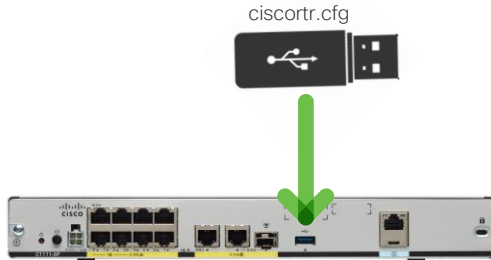

Bootstrapping using USB/bootflash

Remote Worker Home Office

I want to...