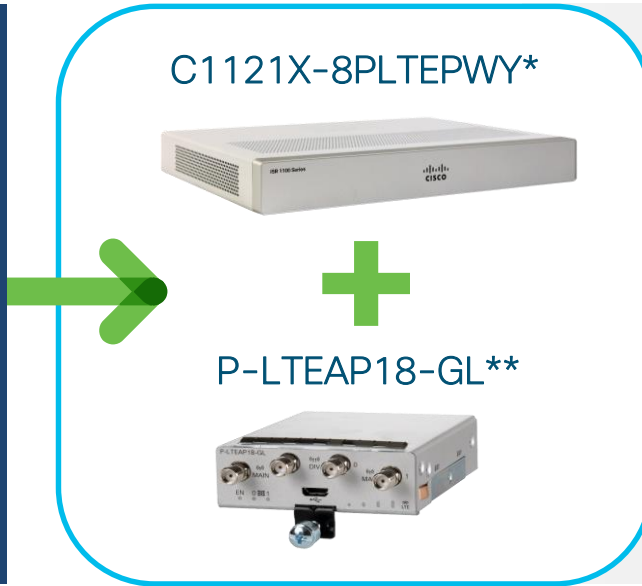

# PnP over LTE: SD-WAN - Demo

# PnP over LTE: SD-WAN - Summary

# LTE Connectivity to On-Demand Locations

ISR 1K
Router
Security
Switch Ports
Wireless (Wi-Fi)
Cellular (1.2 Gbps LTE Advanced Pro)

Routing, switching, LTE and wireless

Integrated security

Speed and performance