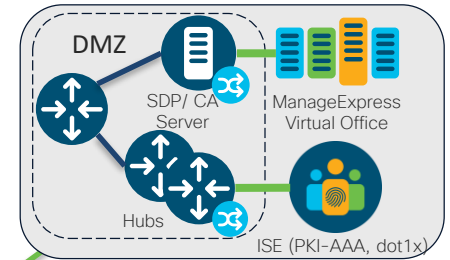

# Bootstrapping using USB/bootflash

Remote Worker Home Office

I want to...

Quick, secure access  
configuring home router  
locally

Private Home Network

Internet

Data Center