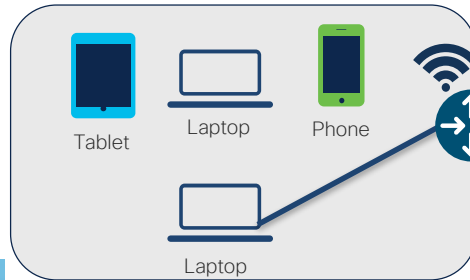

# Bootstrapping using USB/bootflash

Remote Worker Home Office

I want to...

Quick, secure access  
configuring home router  
locally

Private Home Network

Internet

Data Center