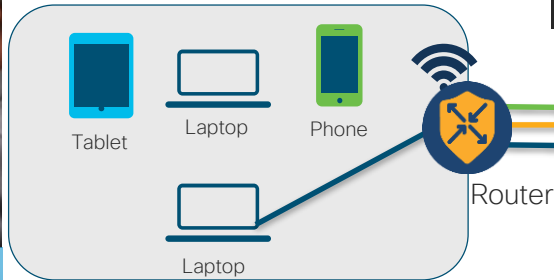

# PnP over LTE: SD-WAN

Remote Worker Home Office

I want to...

Provide remote teleworkers with on-demand internet connection for high-quality voice, data and video.

Private Home Network

Internet

Data Center

PnP Smart Account