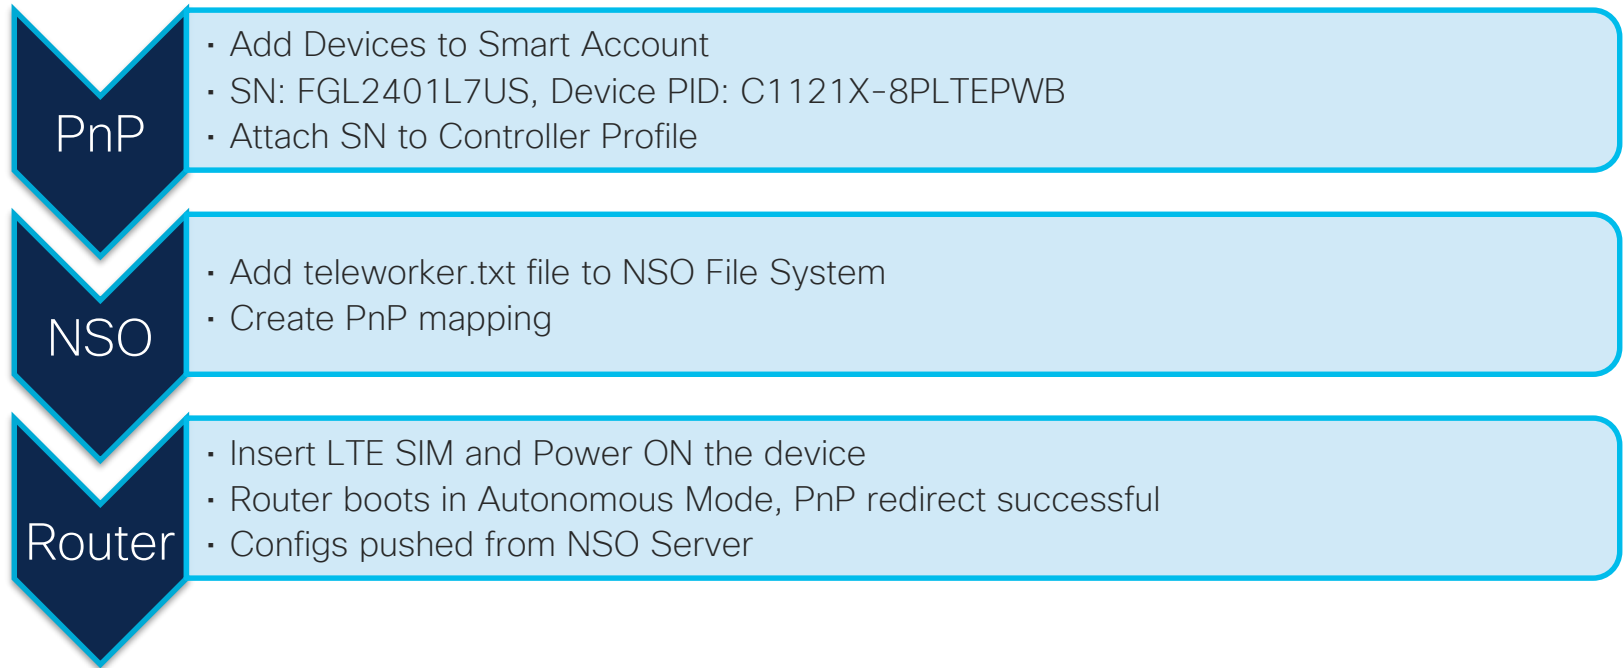

# PnP over LTE: NSO - Demo

# ISR 1109 with Active/Active Dual-Pluggable LTE + WiFi

- Routing, switching, and Wireless 
- Integrated security 
- Extended temperature for extreme env. 
- Integrated management tools 
- Multi-connectivity 