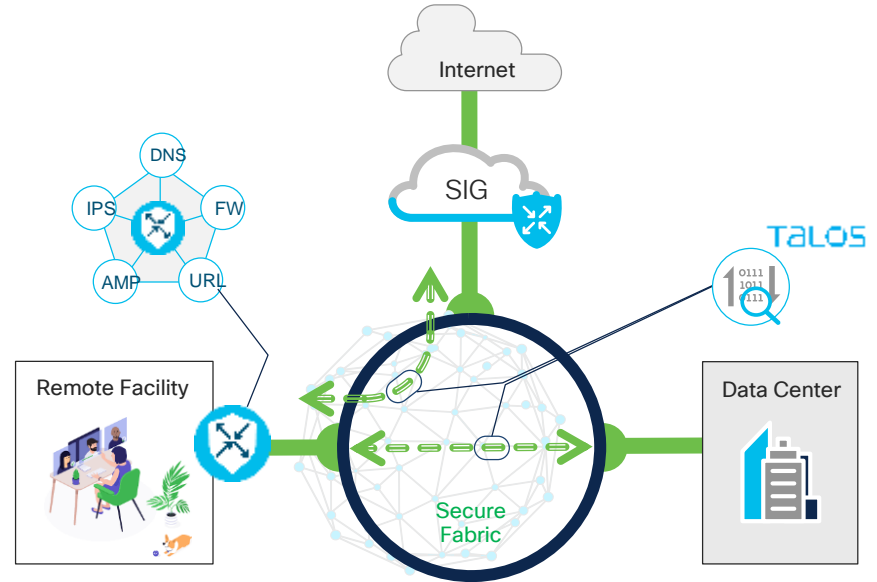

## Quarantined Users

**Secure access** in make-shift facilities connecting quarantined individuals with family, using **cloud apps over Cellular**

# Benefits of Cisco for Teleworker and Microbranch

## Zero Touch Provisioning (Plug-n-Play)

Order submission

Device arrival at Remote facility

Plug cable/Insert SIM

Device is ready to be configured

## “No Compromise” Secure Solution

Using a single management console for networking and security with zero-trust fabric authentication and end-to-end segmentation