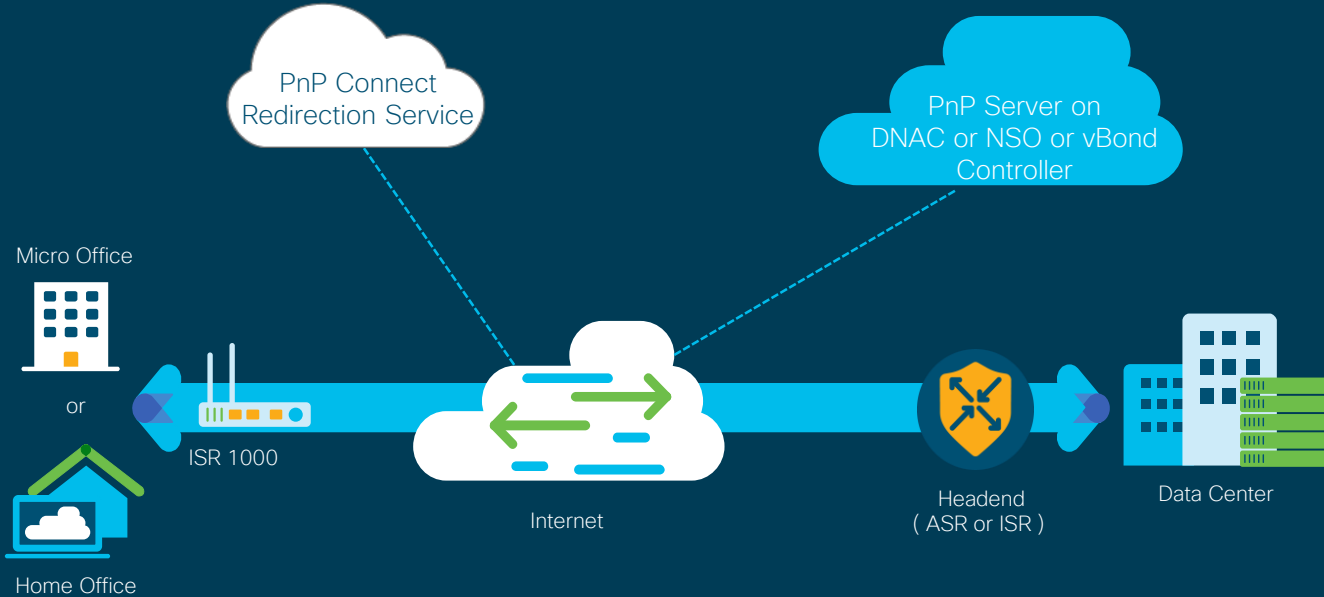

Enabling Microbranch & Virtual Home Office with Zero Touch Onboarding

Cisco PnP Solution

- ✓ Easy Deployment and Management within Minutes
- ✓ Increased workforce productivity
- ✓ Multi-layered, proactive security