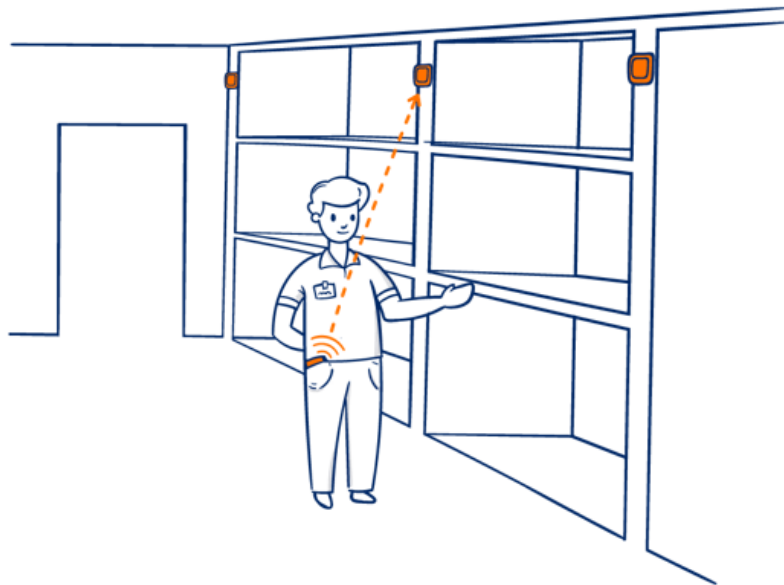

ESPIADINHA

Produtos com Suporte à Localização Indoor

CISCO
CMX

The Cisco CMX logo is displayed within a light gray rectangular frame. It features the Cisco logo (a stylized signal icon) above the word "CISCO" in gray and "CMX" in blue.

CISCO
Meraki

The Cisco Meraki logo is displayed within a light gray rectangular frame. It features the Cisco logo (a stylized signal icon) above the word "CISCO" in gray and "Meraki" in green.

CISCO DNA Spaces

The Cisco DNA Spaces logo is displayed within a light gray rectangular frame. It features the Cisco logo (a stylized signal icon) above the word "CISCO" in blue, followed by "DNA Spaces" in gray.

ESPIADINHA

Wi-fi e Access Point Cisco

Cenário de Implantação

Monitoramento da localização de celulares conectados em redes wi-fi gerenciadas por APs Cisco, habilitados com localização indoor: Meraki, CMX, DNA Spaces, Hyper Location...