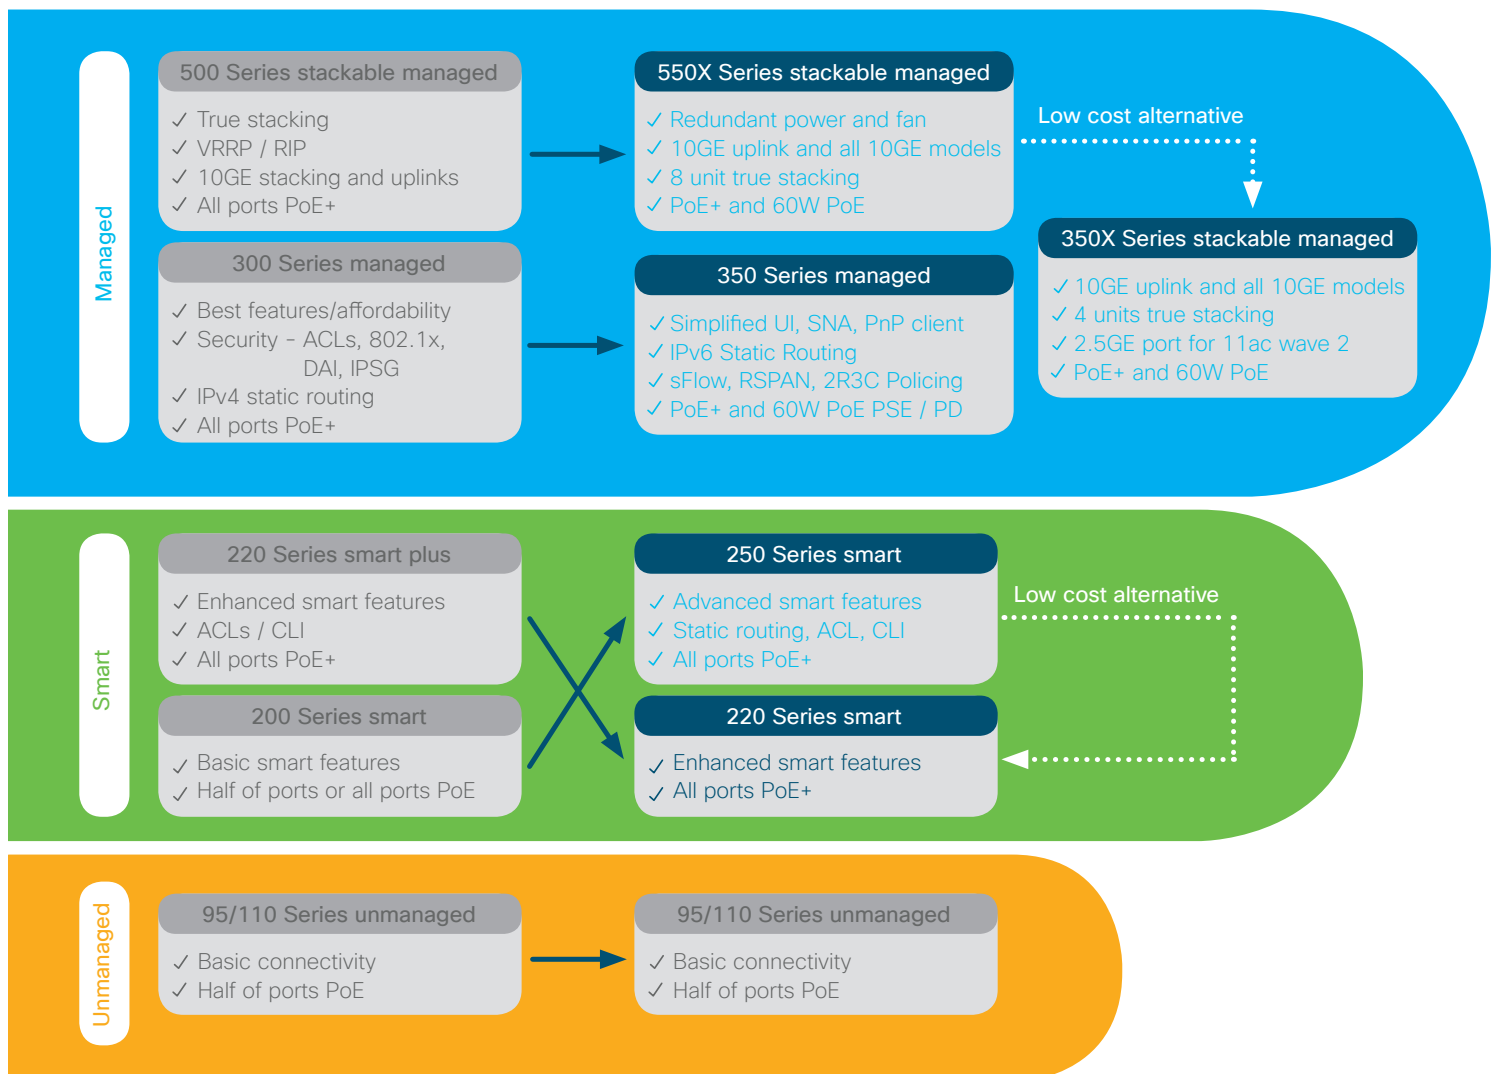

Cisco is refreshing its Small and Medium Business (SMB) switching portfolio to provide better performance, superior ease of use and more intelligent features to help our customers thrive in the digital economy. These new switches are the evolution of the existing SMB switching portfolio, and share the same philosophy and value proposition – building a simple, secure, and reliable network at an affordable price.

The following chart shows how the product migration will happen for each series of switches in our portfolio.

Cisco SMB Switching Portfolio Transition

The new portfolio includes 550X, 350X, 350 and 250 Series switches to replace the current 500, 300 and 200 Series. There is no change to 220 Series smart switches and 110 and 95 Series unmanaged switches. They will continue to be integral parts of the Cisco SMB switching portfolio.