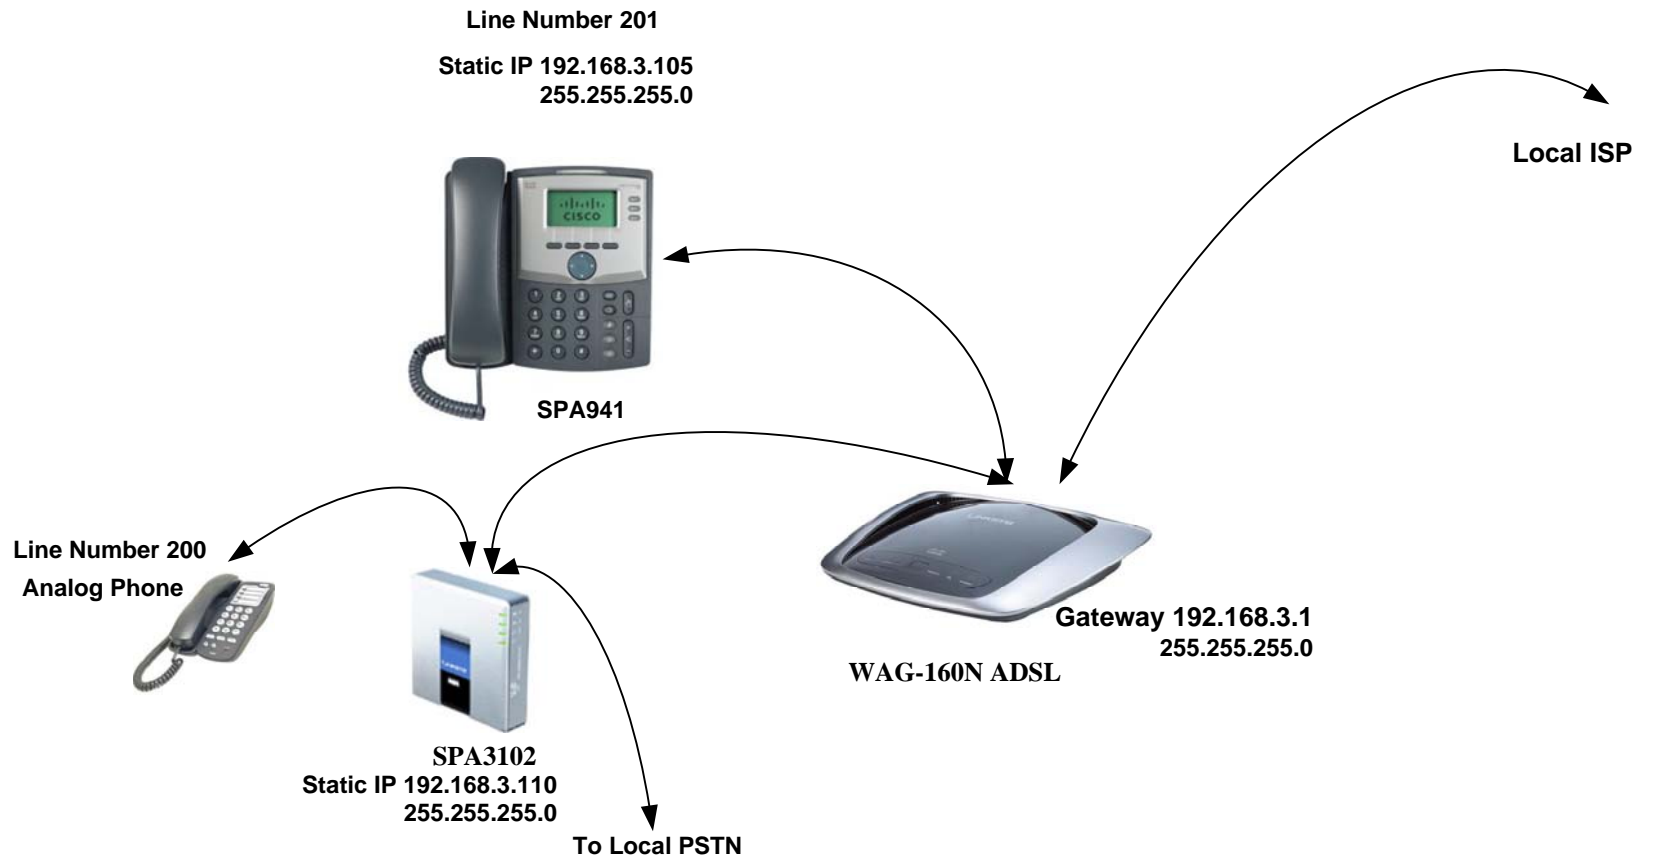

Main SIP (SPA9000) location

**The Remote Extension(s)
“To setup”**