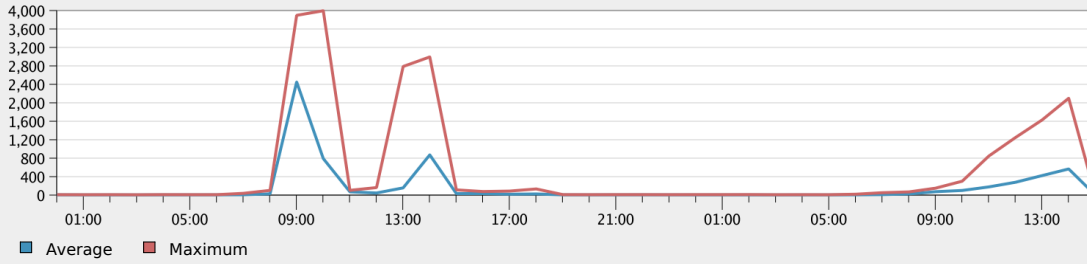

System Capacity

NUSHASPPIAWPX02.pia.bt

19 Nov 2014 00:00 to 20 Nov 2014 14:30 (GMT)

Overall CPU Usage

CPU Usage by Function

Response Time/Latency (milliseconds)

Transactions Per Second

Connections Out

Bandwidth Out (Bytes)

Proxy Buffer Memory (%)