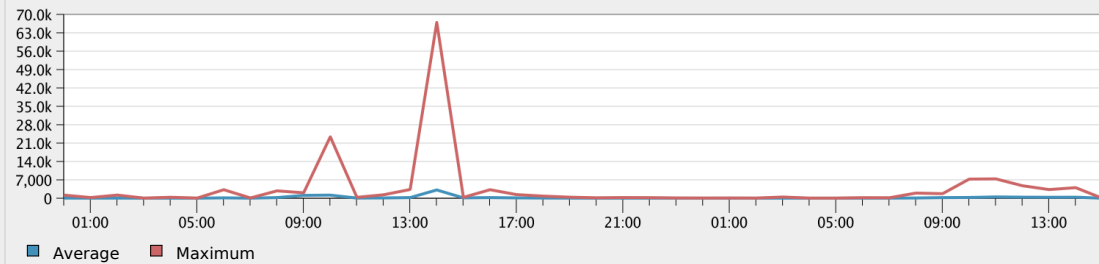

System Capacity

NUSHASPPIAWPX02.pia.bt

19 Nov 2014 00:00 to 20 Nov 2014 14:30 (GMT)

Overall CPU Usage

CPU Usage by Function

Response Time/Latency (milliseconds)

Transactions Per Second

Connections Out

Bandwidth Out (Bytes)

Proxy Buffer Memory (%)