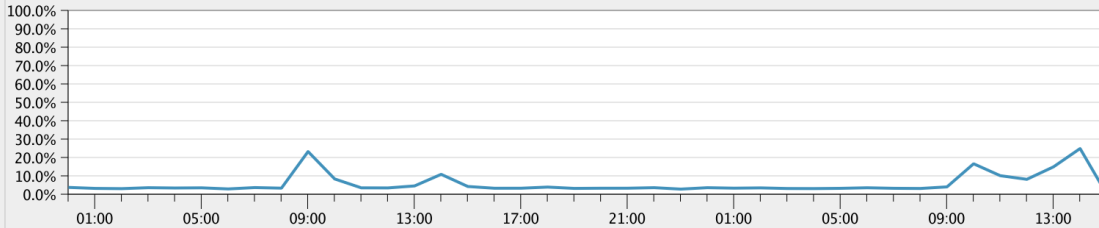

System Capacity

NUSHASPPIAWPX02.pia.bt

19 Nov 2014 00:00 to 20 Nov 2014 14:30 (GMT)

Overall CPU Usage

CPU Usage by Function

Response Time/Latency (milliseconds)

Transactions Per Second

Connections Out

Bandwidth Out (Bytes)

Proxy Buffer Memory (%)