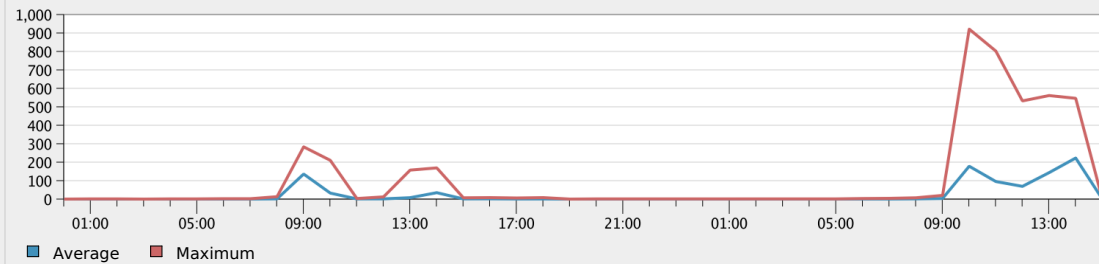

System Capacity

NUSHASPPIAWPX02.pia.bt

19 Nov 2014 00:00 to 20 Nov 2014 14:30 (GMT)

Overall CPU Usage

CPU Usage by Function

Response Time/Latency (milliseconds)

Transactions Per Second

Connections Out

Bandwidth Out (Bytes)

Proxy Buffer Memory (%)