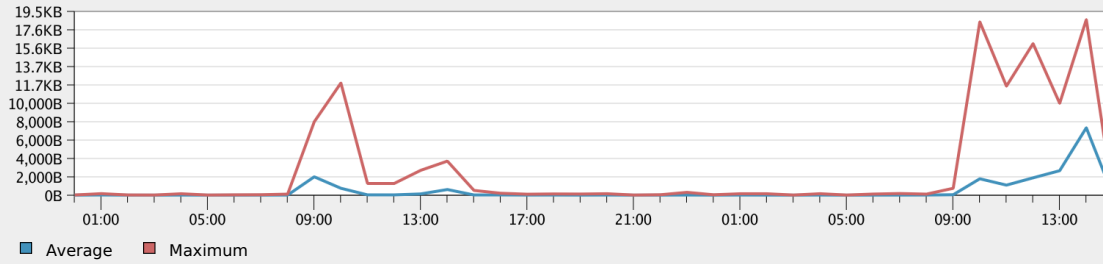

System Capacity

NUSHASPPIAWPX02.pia.bt

19 Nov 2014 00:00 to 20 Nov 2014 14:30 (GMT)

Overall CPU Usage

CPU Usage by Function

Response Time/Latency (milliseconds)

Transactions Per Second

Connections Out

Bandwidth Out (Bytes)

Proxy Buffer Memory (%)