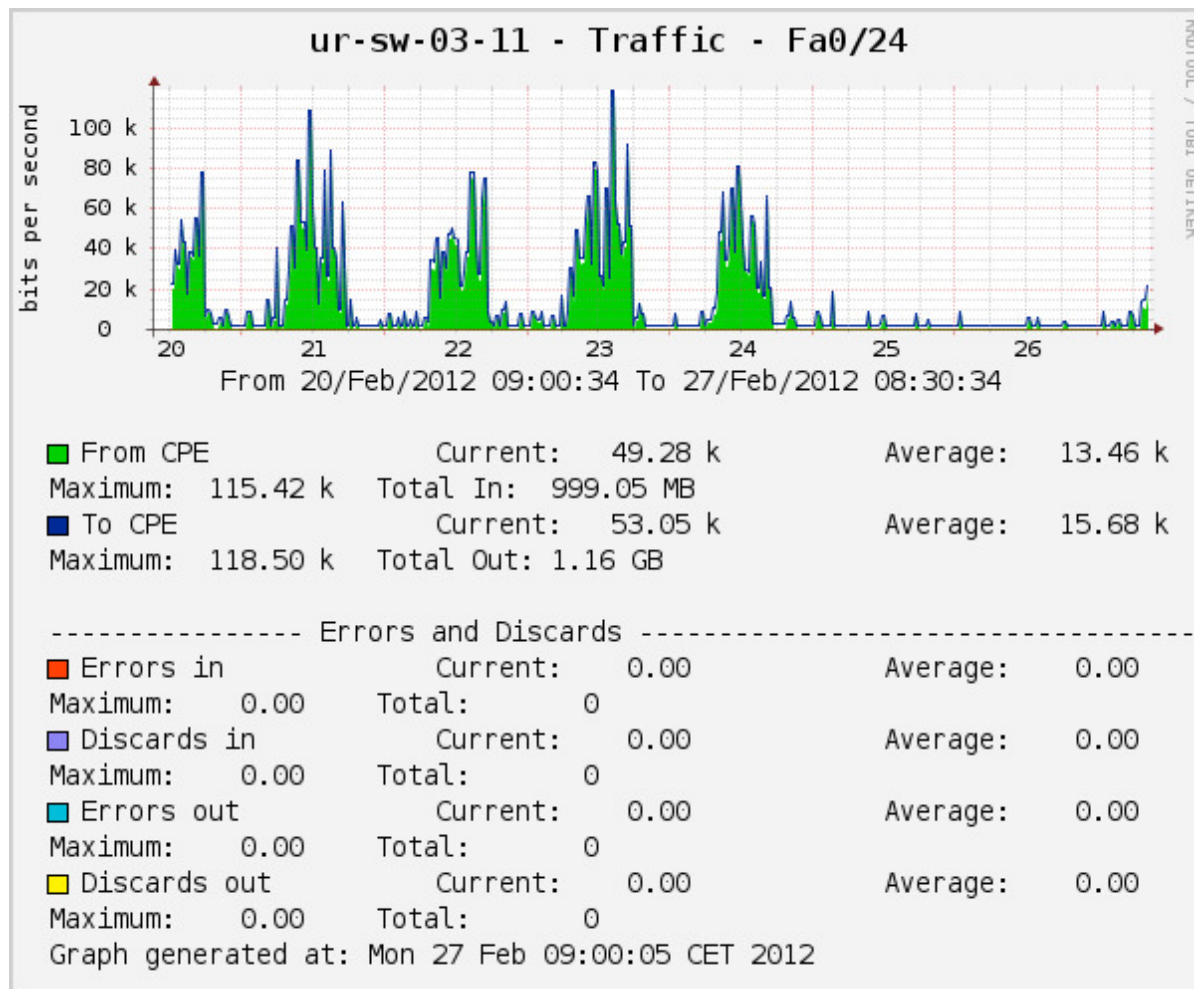

**Zooming Graph** 'ur-sw-03-11 - Traffic - Fa0/24'

**Weekly (30 Minute Average)**