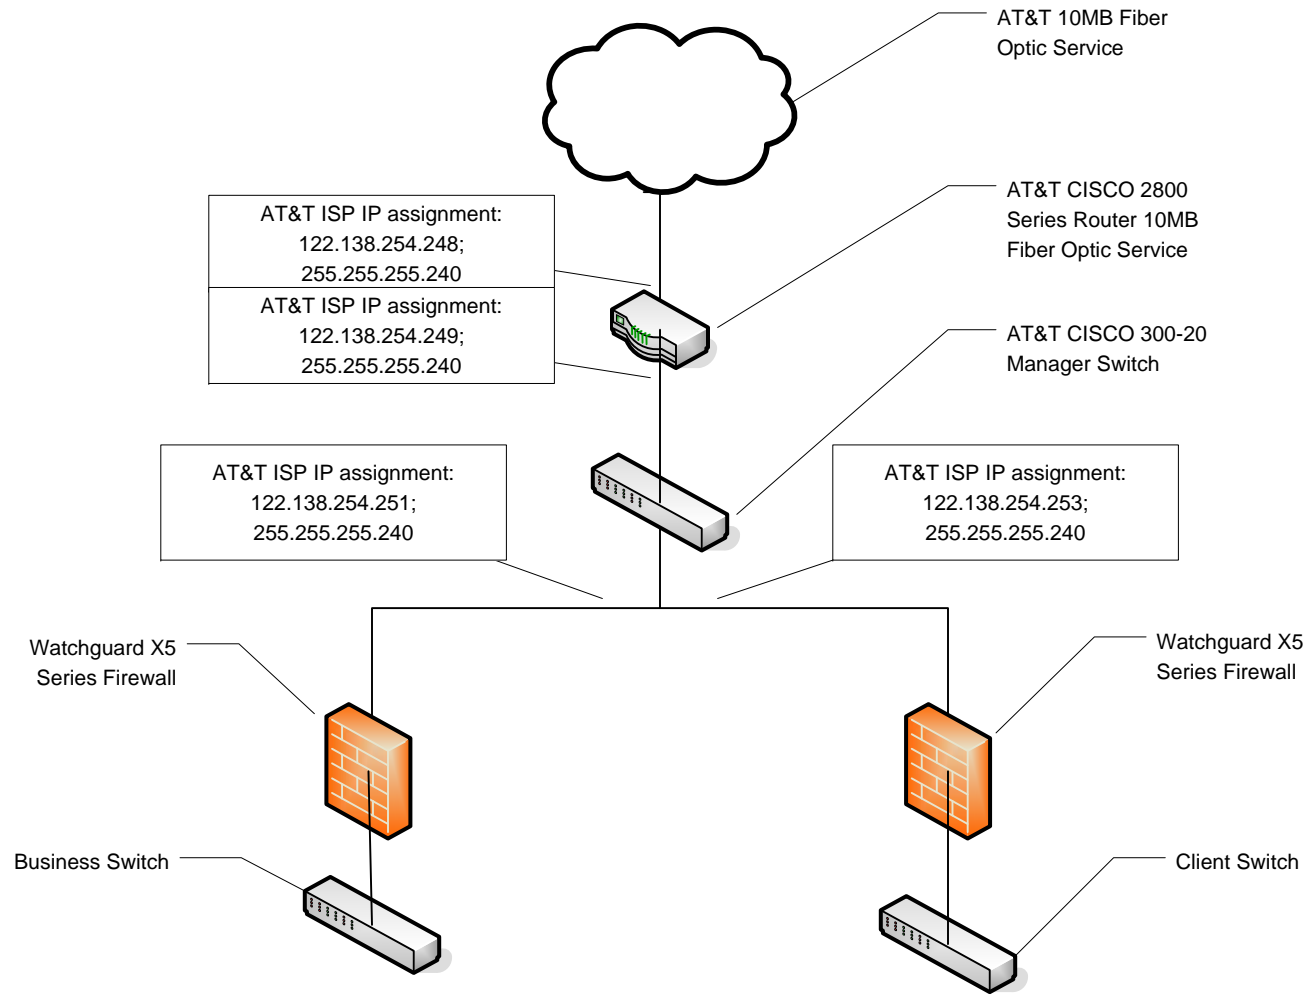

EFS (Eagle Forestry Services) – AT&T Fiber Optic 10Mbps ISP Connection Proposal 20131101/rlvc

Corker's Network & Security Solutions, LLC.
 Mr. Russell LV Corker – IT Consultant
 1957 Midway Route
 Monticello, AR 71655-8641
 Ph: (870) 723-8883
 Email: CNSS@Hughes.net