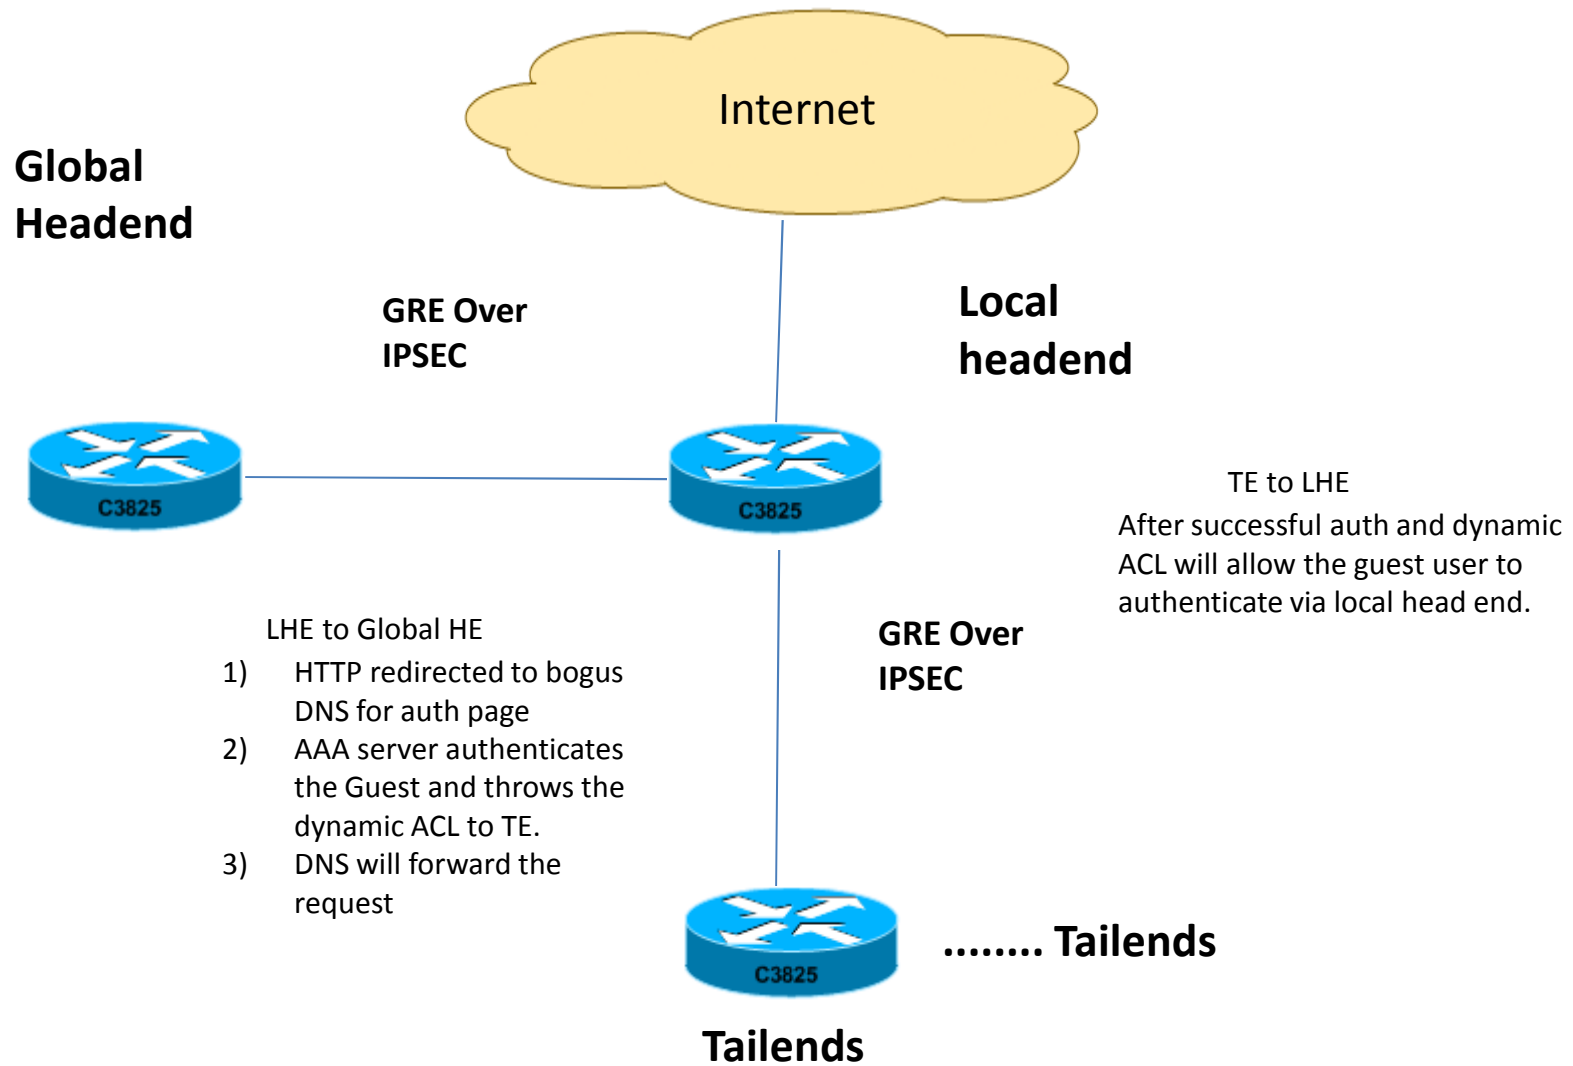

Presently DNS and AAA traffic goes to Global Headend and all other Internet traffic goes to Local headend.

Existing Setup

Only DNS and AAA traffic shud go 2 GHE and all other Internet traffic goes to LHE

Proposing Setup