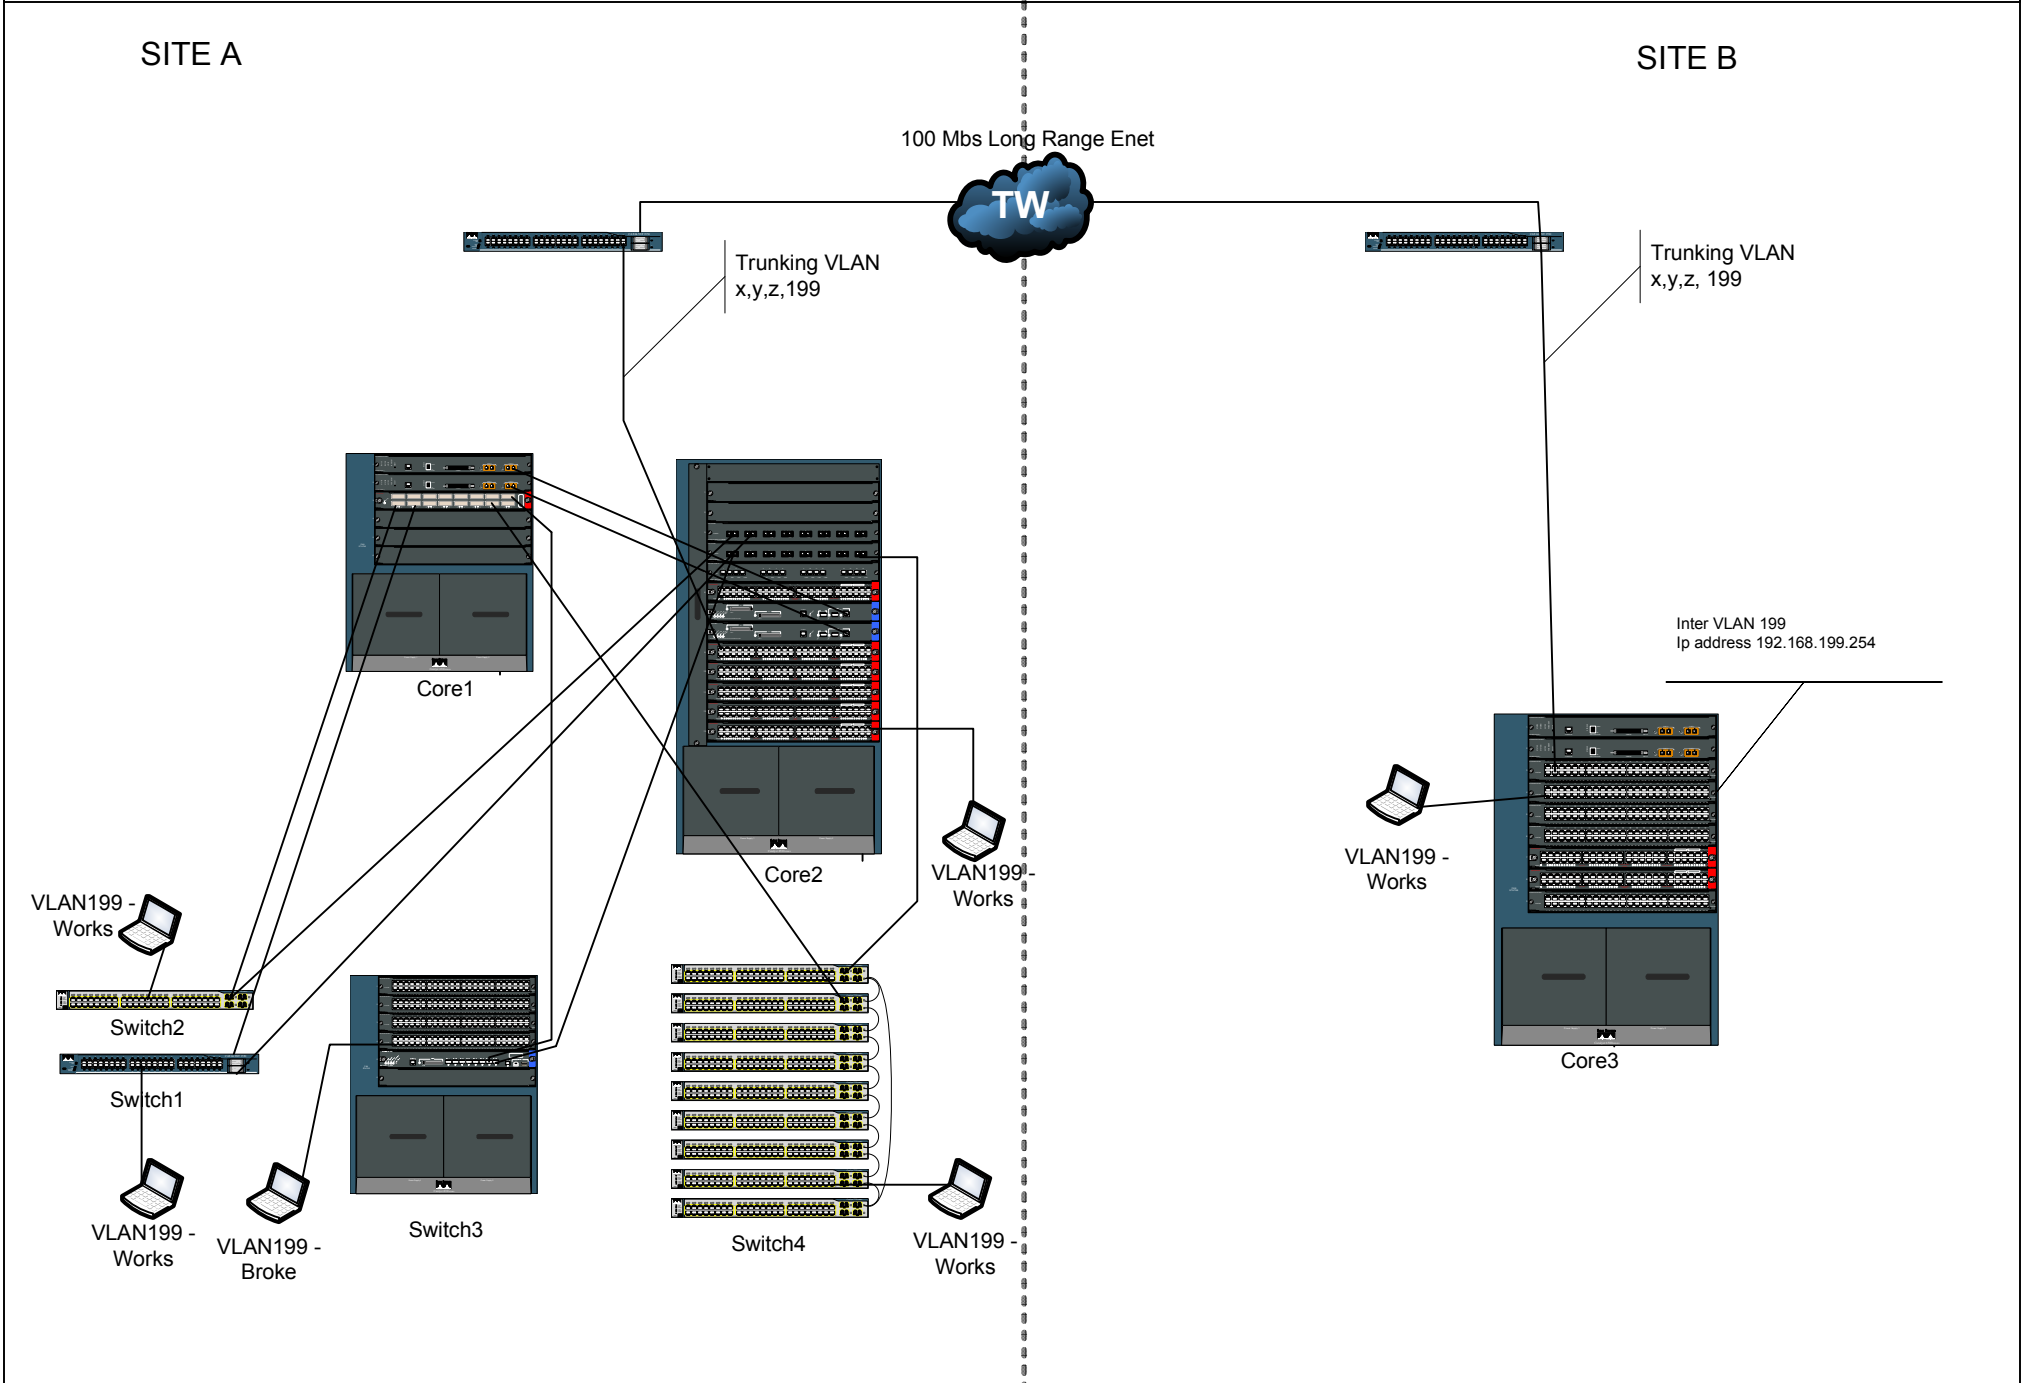

# Network Layout – Physical

DATE (Last edit) 4/16/2010 3:02 PM	FILENAME	REVIEWED BY	
REV	PAGE	DRAWN BY	