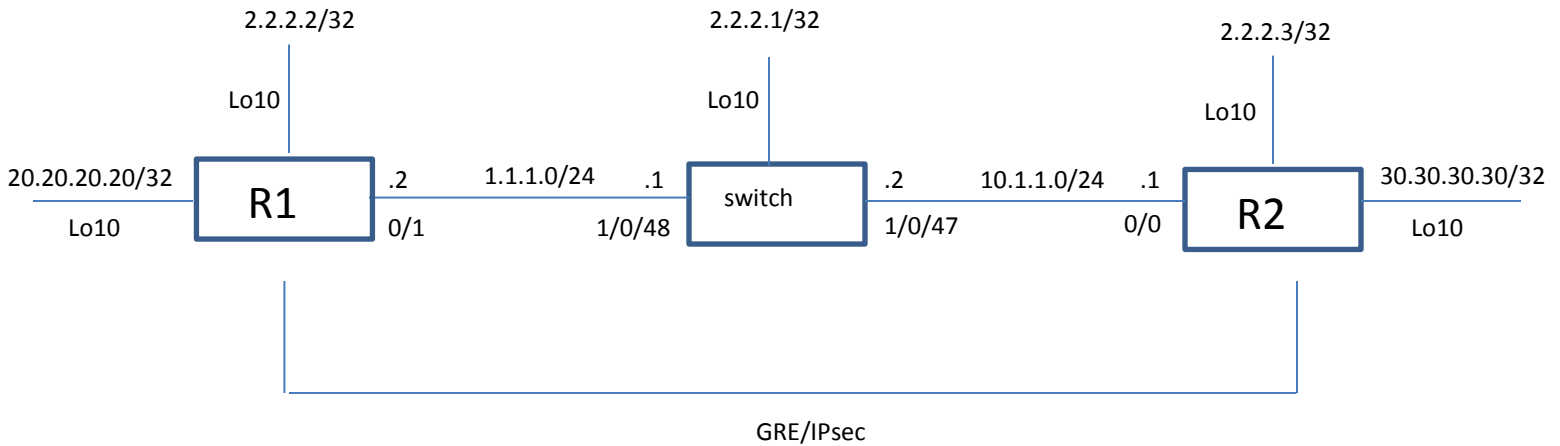

GRE/IPSec Tunnel

OSPF is running between all devices

The GRE/IPSec tunnel provide reach ability
from 30.30.30.30 (lo10) to 20.20.20.20 (lo10)