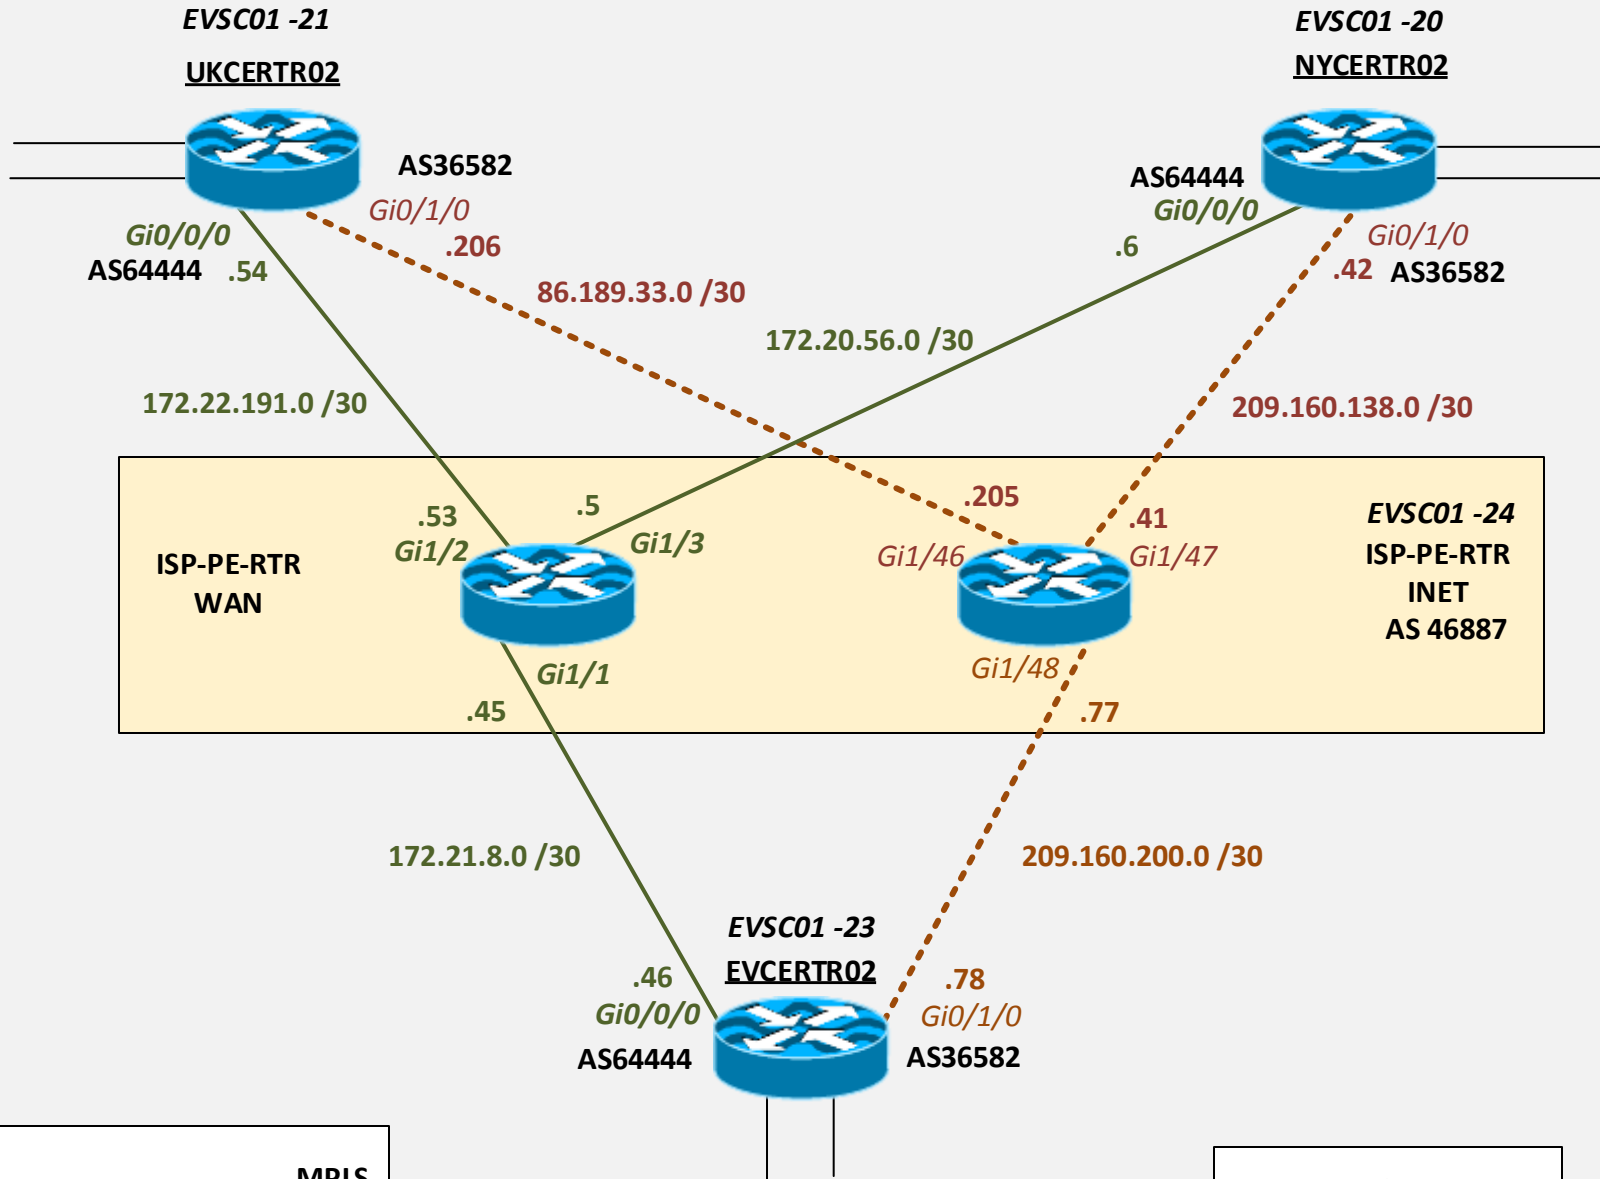

IWAN Test Design

 MPLS
 INET
 eBGP between PE and CE

EIGRP for LAN connectivity