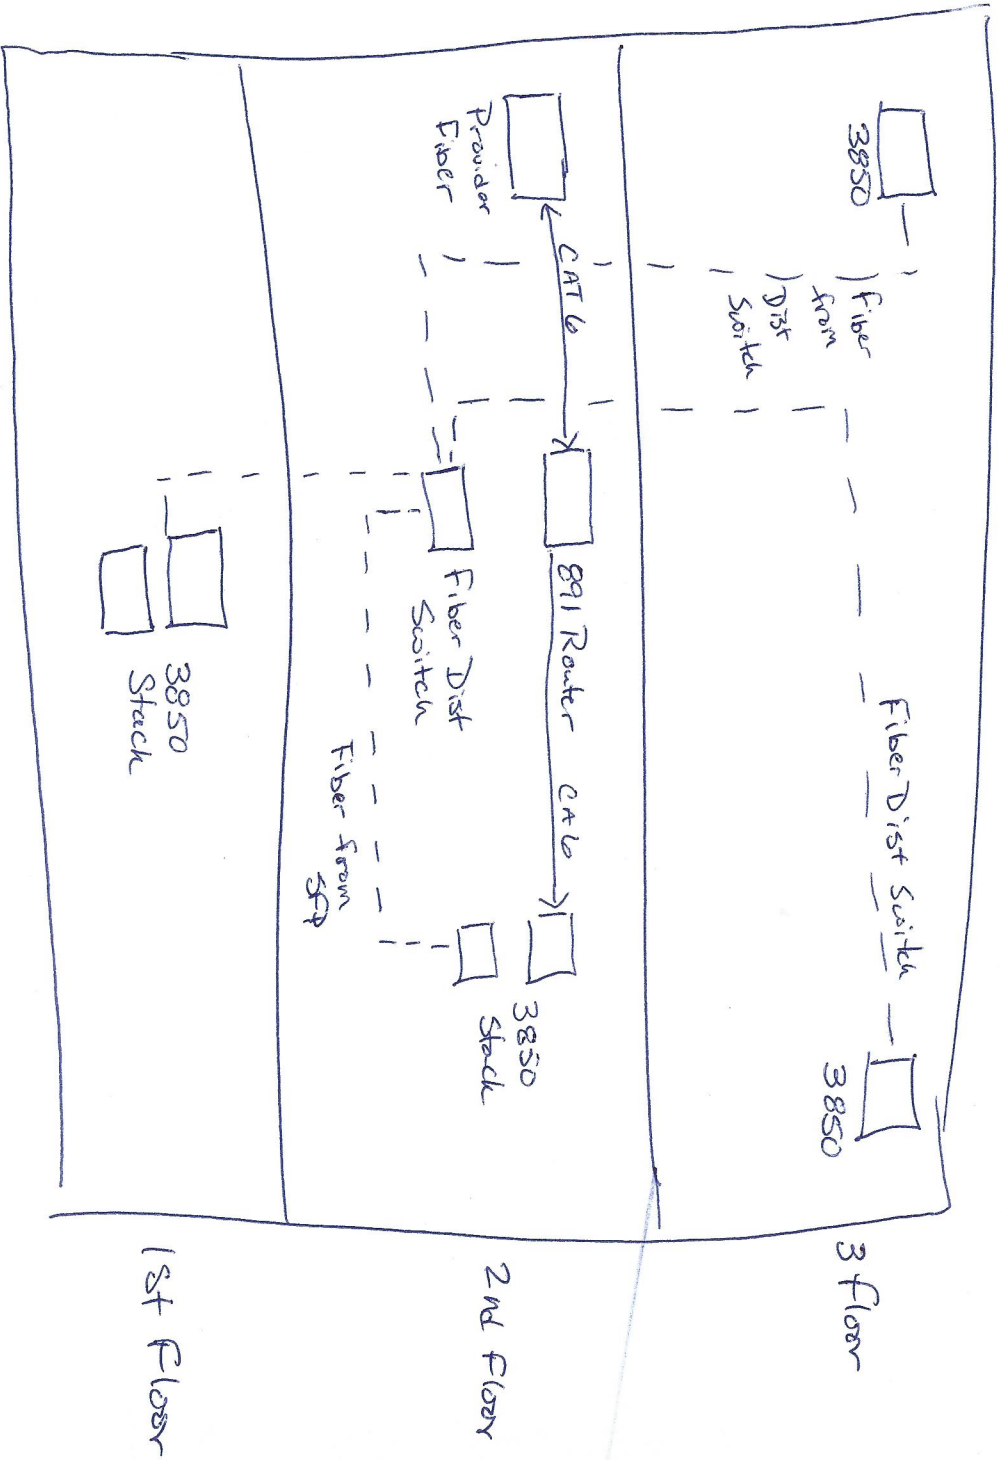

Gym Blding - 2 Switches Cisco 3650 models getting Internet to Switch through Fiber to SFP in one Switch from Admin Bldng.  
(VLAN 13)

Edu Blding - 4 Switches Cisco 3650 & 3850 models (2 each) getting internet to switch through Fiber to SFP in one Switch from Admin Bldng. The 3850 switches are stacked while the 3650 switches use port 48 from each switch to other switch.  
(VLAN 12 - 3850 switches)  
(VLAN 11 - 3650 switches)

Admin Blding - 6 Switches Cisco 3850 models. The admin Blding has 2 switches on the second floor, 2 switches on first floor, and 2 on the third floor. The switches on 3rd floor & 1st floor are getting connection through fiber from SFP. The main connection is at the second floor Admin blding.

# Admin Bldg

Gym & Edu Get there internet from SFP on Switches from the Fiber Dist. Switch at main Building