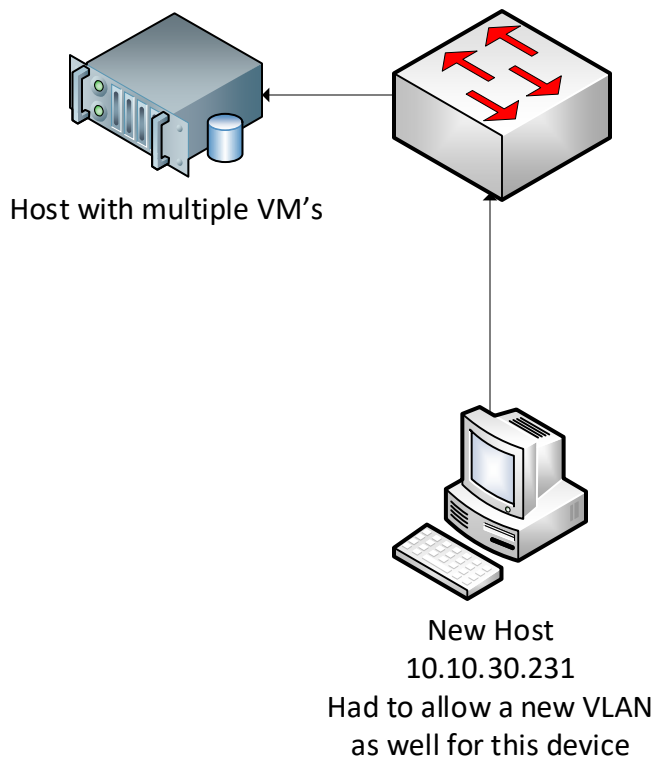

RDP VM's
 10.10.20.147
 10.10.20.148

Business specific VM's
 10.10.20.99
 10.10.20.251

```

ip access-list extended JDE-Access-Restriction
remark ACCESS TO SWITCH
permit ip host 10.10.30.76 host 10.10.20.8 log
permit ip host 10.10.30.206 host 10.10.20.8 log
remark DC TO JDE and VMs
permit ip host 10.10.200.4 host 10.10.20.99 log
permit ip host 10.10.200.4 host 10.10.20.251 log
permit ip host 10.10.200.4 host 10.10.20.147 log
permit ip host 10.10.200.4 host 10.10.20.148 log
permit ip host 10.10.200.4 host 10.10.30.231 log
remark VERITAS TO JDE
permit ip host 10.10.200.72 host 10.10.20.99 log
permit ip host 10.10.200.72 host 10.10.20.251 log
remark OpMGR TO SWITCH and JDE
permit ip host 10.10.200.240 host 10.10.20.8 log
permit ip host 10.10.200.240 host 10.10.20.99 log
permit ip host 10.10.200.240 host 10.10.20.251 log
remark MICHAEL TO JDE and VMs
permit ip host 10.10.30.206 host 10.10.20.99 log
permit ip host 10.10.30.206 host 10.10.20.251 log
permit ip host 10.10.30.206 host 10.10.20.147 log
permit ip host 10.10.30.206 host 10.10.20.148 log
permit ip host 10.10.30.206 host 10.10.30.231 log
remark CHACO TO JDE
permit ip host 10.10.20.10 host 10.10.20.99 log
permit ip host 10.10.20.10 host 10.10.20.251 log
remark KAREN TO JDE
permit ip host 10.10.30.193 host 10.10.20.99
permit ip host 10.10.30.193 host 10.10.20.251
remark MATT TO JDE
permit ip host 10.10.20.94 host 10.10.20.99
permit ip host 10.10.20.94 host 10.10.20.251
remark JOEY TO JDE and VMs
permit ip host 10.10.30.24 host 10.10.20.251
permit ip host 10.10.30.24 host 10.10.20.99
permit ip host 10.10.30.24 host 10.10.20.147
permit ip host 10.10.30.24 host 10.10.20.148