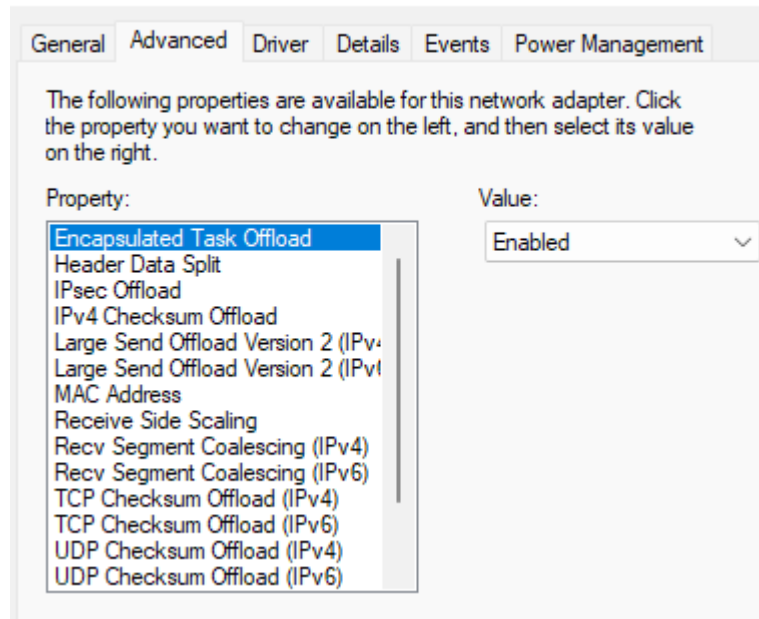

Team1 properties

IP assignment:	Manual
IPv4 address:	10.0.0.1
IPv4 mask:	255.255.255.0

DNS server assignment:	Automatic (DHCP)

Link speed (Receive/Transmit):	2000/2000 (Mbps)
Link-local IPv6 address:	fe80::f99:1dc9:cfc8:2880%30
IPv6 DNS servers:	fec0:0:0:ffff::1%1 (Unencrypted) fec0:0:0:ffff::2%1 (Unencrypted) fec0:0:0:ffff::3%1 (Unencrypted)
IPv4 address:	10.0.0.1
Manufacturer:	Microsoft
Description:	Microsoft Network Adapter Multiplexor Driver
Driver version:	10.0.22000.1
Physical address (MAC):	AC-16-2D-95-72-03