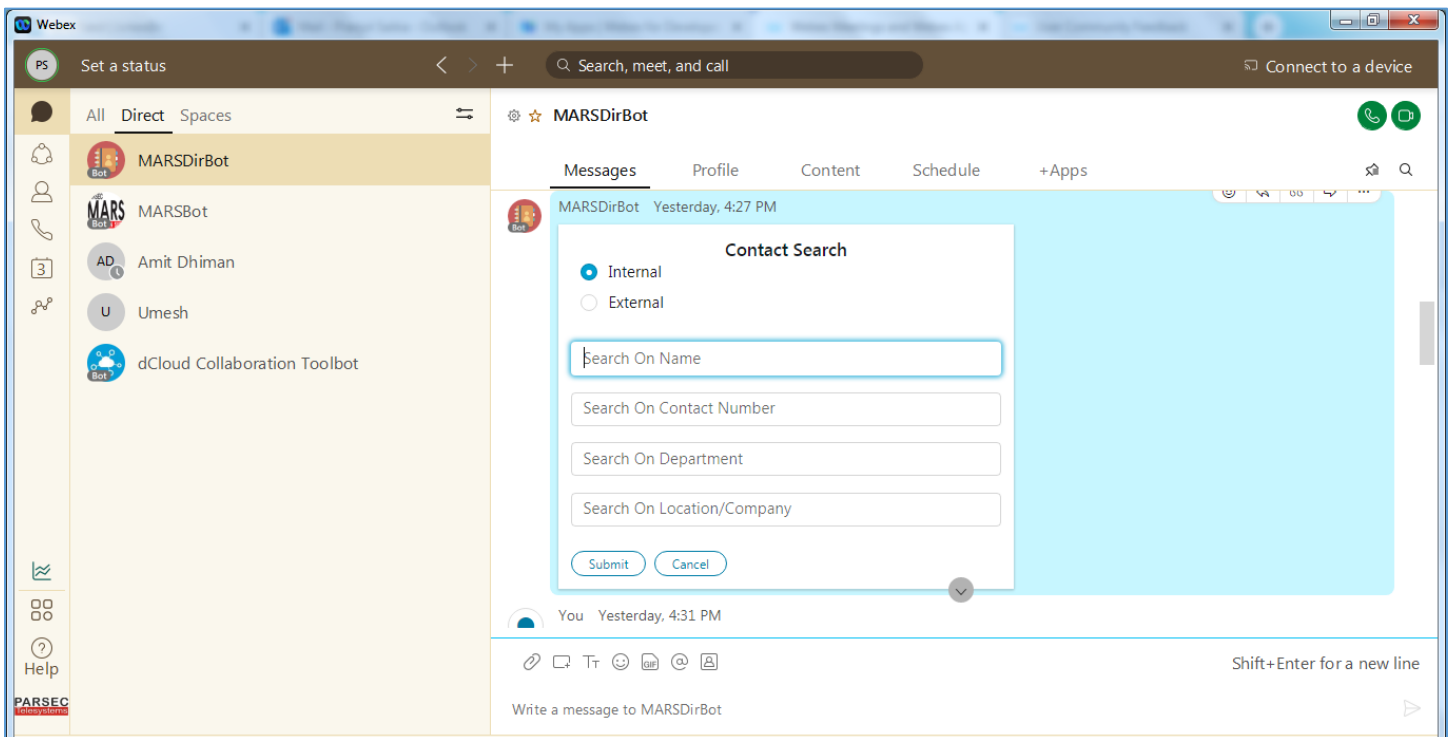

# MARS Directory BOT for Cisco Webex Teams

Parsec's "MARS Directory BOT" is a Global/Enterprise Contact Directory for Cisco Webex Teams.

- ❖ Enterprise Global Internal Contact List
- ❖ Enterprise Global External Contact List
- ❖ User's Personal Contact List

Access your enterprise internal & external contacts from anywhere via Cisco Webex Teams App using Parsec's MARS Directory BOT

Search for Internal Contacts/Enterprise Contacts in AD, CUCM

Search for External Contacts uploaded in the application

User can search contacts on the basis of multiple filters like Name, Phone No, Mobile No, Company, Department, and Location

Import/upload contact list in the application which can be accessed by enterprise users