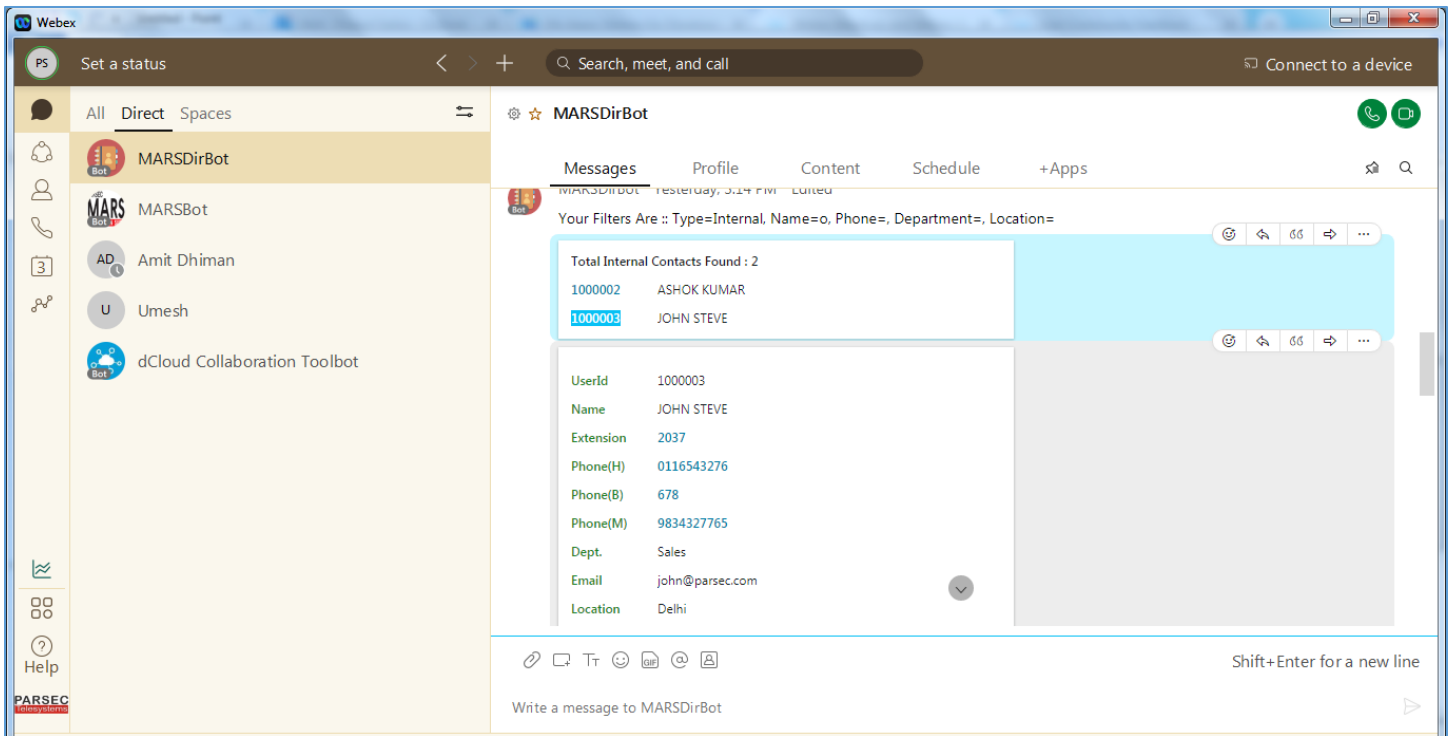

PARSEC TELESYSTEMS is a "Cisco Preferred Solution Partner" providing off the shelf applications & customized application integration services to clients across the globe in Cisco Enterprise & Cisco Contact Center domain.

www.parsec-tech.com

For details please write to info@parsec-tech.com

PARSEC
Telesystems