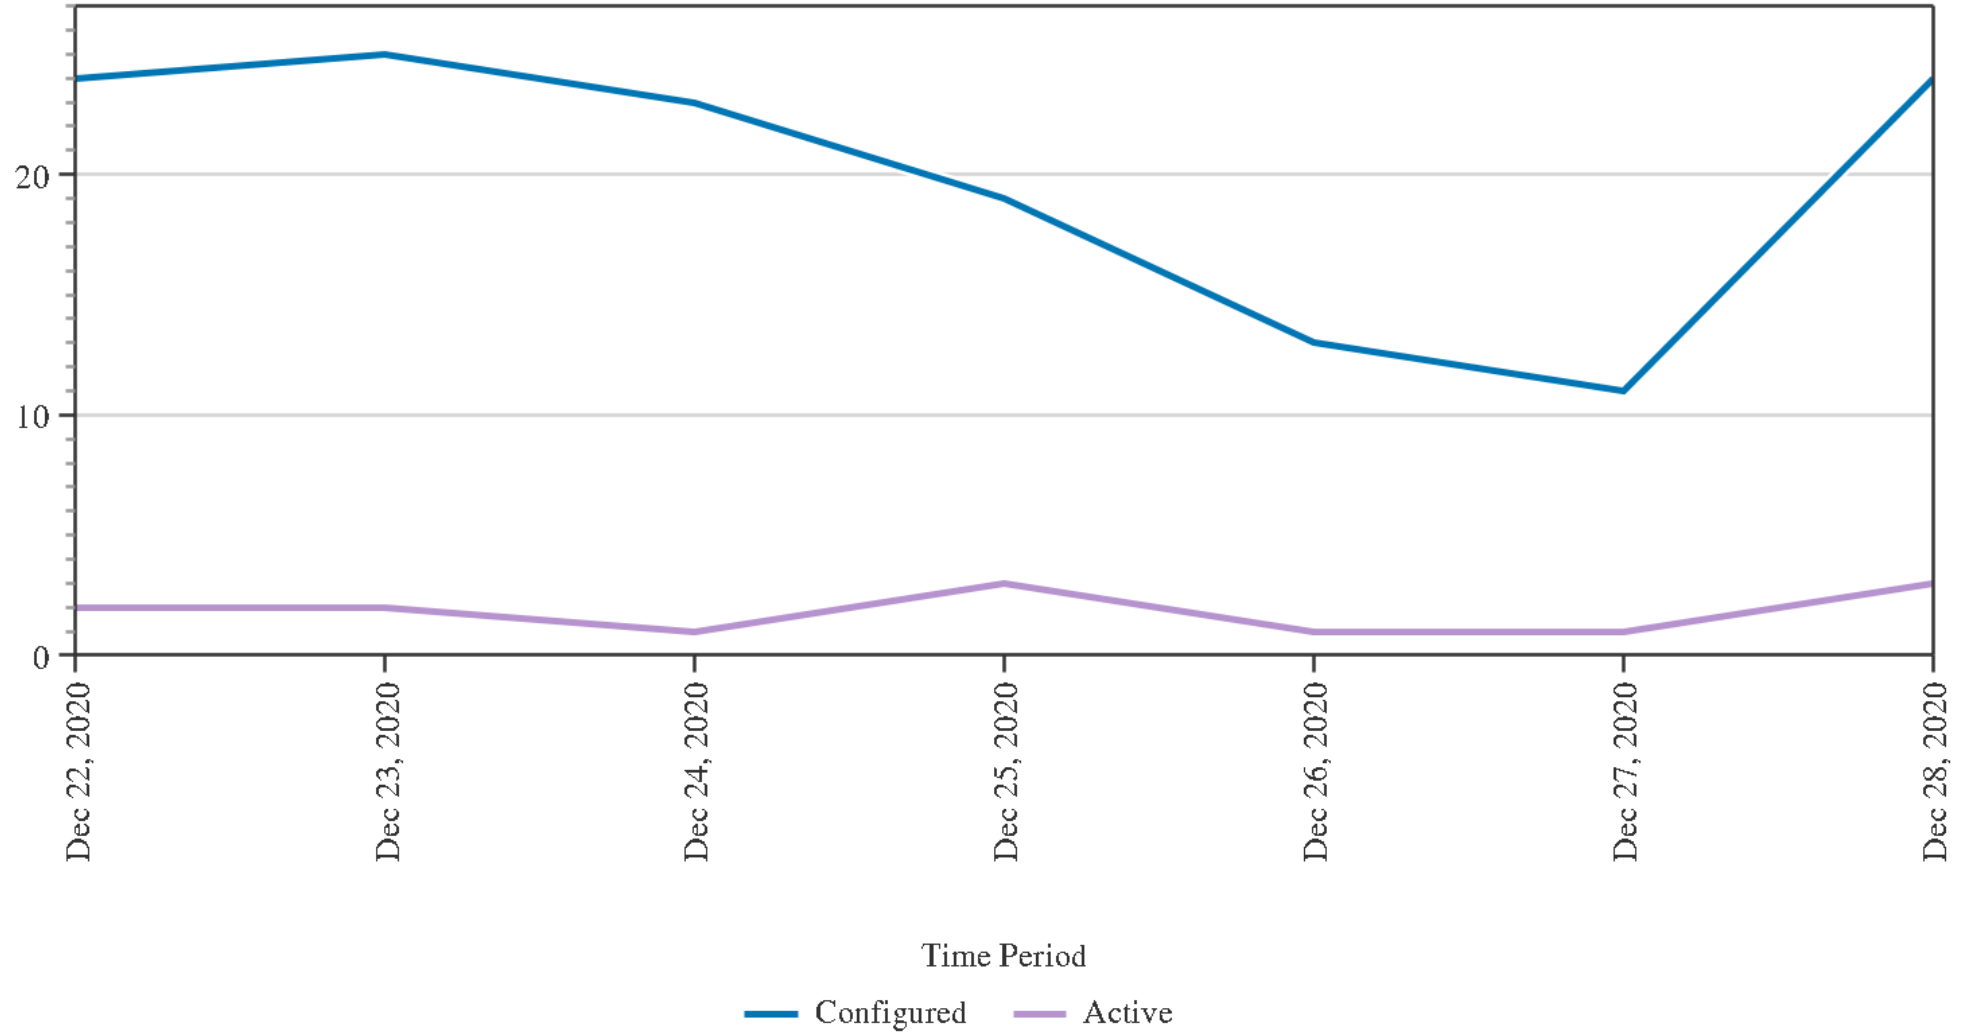

Jabber Desktop[CSF] Deployment Count

Last updated: Dec 29, 2020 13:04 PET

Jabber Desktop[CSF] Deployment Count

Records: 1 - 7 of 7.

Time Period	Configured	Active
Dec 22, 2020	24	2
Dec 23, 2020	25	2
Dec 24, 2020	23	1
Dec 25, 2020	19	3
Dec 26, 2020	13	1
Dec 27, 2020	11	1
Dec 28, 2020	24	3